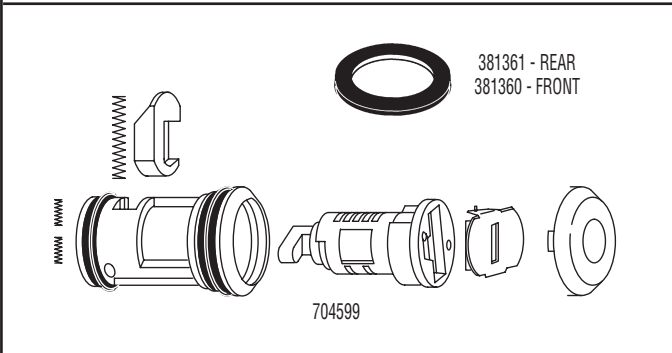

GLOVE BOXES/CONSOLE/STOWAGE

SPARE TIRE/HOIST/TOOLBOXES