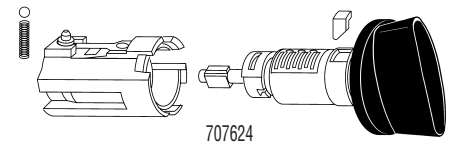

KEY BLANKS

TUMBLERS/SPRINGS

IGNITIONS	
Tumbler #1	322251
#2	322252
#3	322253
#4	322254
#5	322255
Spring	46970

IGNITIONS, DOORS, DECKS	
Tumbler #1	322261
#2	322262
#3	322263
#4	322264
#5	322265
Spring - Door & Deck	46969
Ignition	56223

GLOVE, MISC.	
Glove/Misc. #1	322581
#2	322582
#3	322583
#4	322584
#5	322585
Retainer tumbler	322586
Spring	56044

CAPS & SHUTTERS

IGNITIONS

707624

DOORS

DOOR PARTS