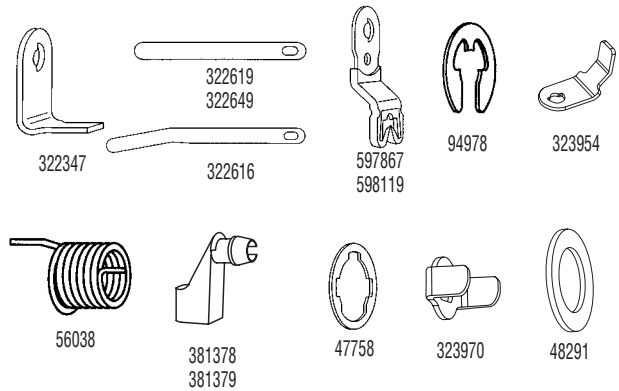

**DECKS/TAILGATES/
REAR DOOR/SPARE TIRE PARTS**