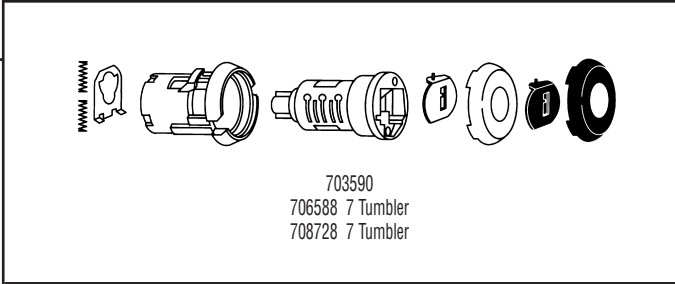

DOORS, DECKS, TAILGATES, REAR DOORS

Snap-in	#1	322241
	#2	322242
	#3	322243
	#4	322244
Spring		46890

IGNITIONS

DOORS

DOOR PARTS

**DECKS/TAILGATES/
REAR DOORS**

322602
322603

322605