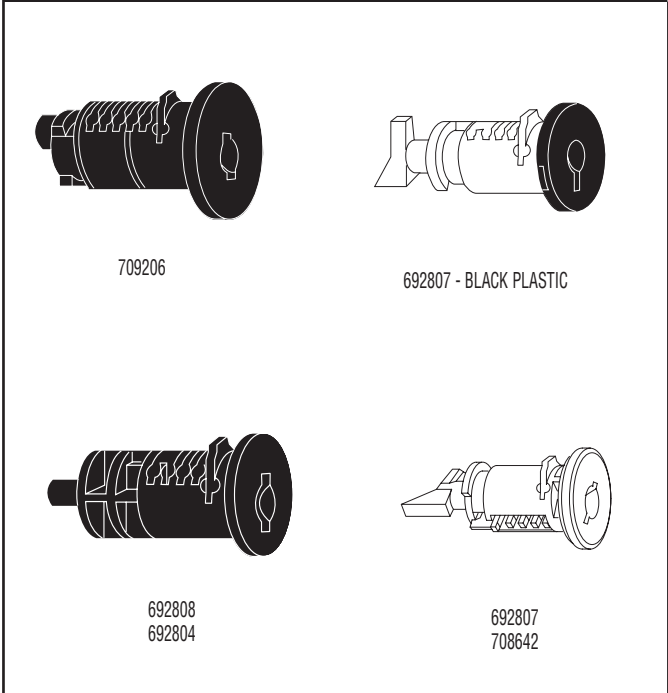

GLOVE BOXES/CONSOLE/STOWAGE

SPARE TIRE/HOIST/TOOLBOXES