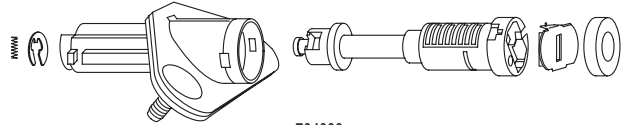

**DECKS/TAILGATES/
REAR DOORS**

704609