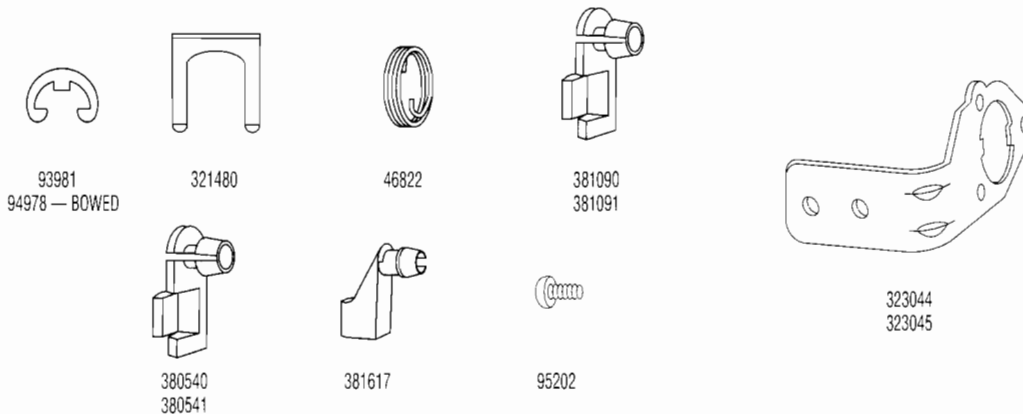

DOORS (Cont.)

DOUBLE-BITTED (Cont.)

APPLICATION	LOCK CODED	LOCK SERVICE PACKAGE	CASE CAP
NEON P/L-BODY WITH PLASTIC PAWLS	—	<table border="1"> <thead> <tr> <th>YEAR</th> <th>CHROME</th> <th>—</th> <th>GRV</th> </tr> </thead> <tbody> <tr> <td>1993-1994</td> <td>702530</td> <td>—</td> <td>78-84*</td> </tr> </tbody> </table>	322374 321576
SNAP CAP	—	<table border="1"> <thead> <tr> <th>YEAR</th> <th>CHROME</th> <th>—</th> <th>GRV</th> </tr> </thead> <tbody> <tr> <td>1996-2000</td> <td>702784</td> <td>—</td> <td>84*</td> </tr> </tbody> </table>	322374 321576
SHEET METAL EURO STYLE	—	<table border="1"> <thead> <tr> <th>YEAR</th> <th>CHROME</th> <th>DUAL</th> <th>GRV</th> </tr> </thead> <tbody> <tr> <td>1997-2000</td> <td>—</td> <td>703327</td> <td>84</td> </tr> </tbody> </table>	322824 322825
SNAPCAP BOLT-IN	—	<table border="1"> <thead> <tr> <th>YEAR</th> <th>CHROME</th> <th>DUAL</th> <th>GRV</th> </tr> </thead> <tbody> <tr> <td>1999-2000</td> <td>704521</td> <td>—</td> <td>84</td> </tr> </tbody> </table>	322374
SNAP CAP	—	<table border="1"> <thead> <tr> <th>YEAR</th> <th>CHROME</th> <th>DUAL</th> <th>GRV</th> </tr> </thead> <tbody> <tr> <td>1998-2000</td> <td>—</td> <td>704275</td> <td>84</td> </tr> </tbody> </table>	322374 321576

DOOR PARTS

NOTE: ♦ 7-Tumbler design