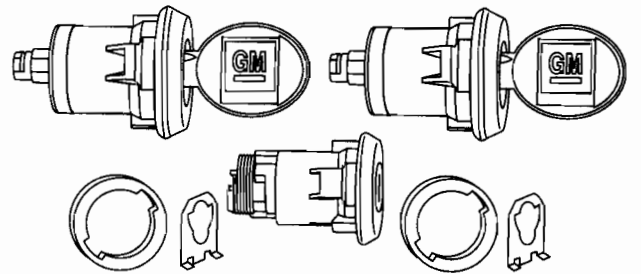

BOLT-IN AND TWO SHORT DOORS

608309

SINGLE-BITTED — SECONDARY SETS

TWO SHORT DOORS AND VERTICAL CLIP DECK

608333 — CHROME
700795 — BLACK

TWO SHORT DOORS AND HORIZONTAL CLIP DECK

608334 — CHROME

TWO MEDIUM DOORS AND VERTICAL CLIP DECK