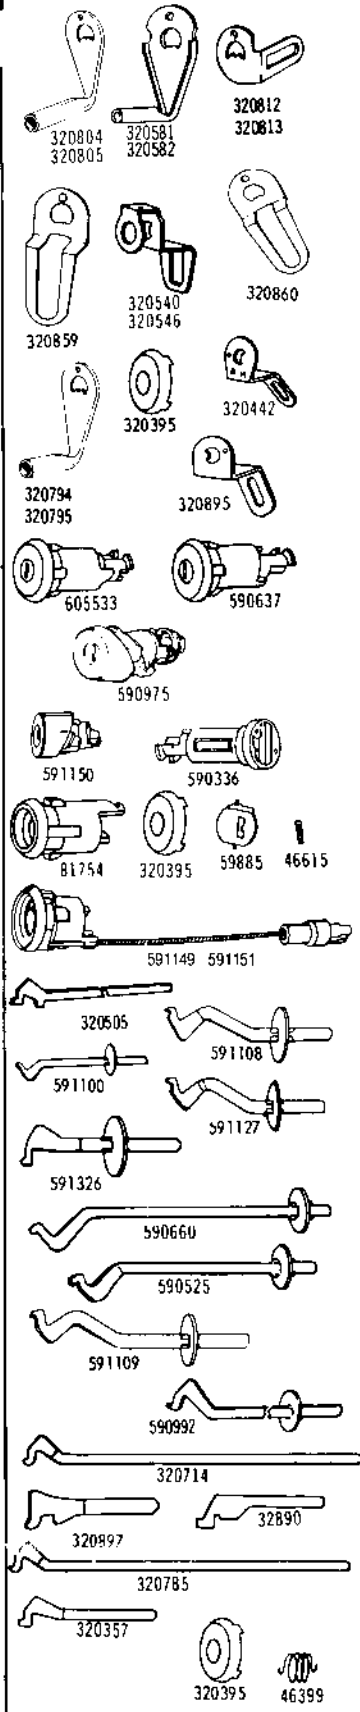

Doors (Continued)				
320804	Olds E	Lock Pawl - R. H.			1673748	3
320805	Same as 320804	Lock Pawl - L. H.			1673749	3
320581	Cadillac E	Lock Pawl - R. H.			9837208	6
320582	Same as 320581	Lock Pawl - L. H.			9837209	6
320812	Cadillac K	Lock Pawl - R. H.			1695548	6
320813	Same as 320812	Lock Pawl - L. H.			1695549	6
320859	Cadillac C-Dz	Lock Pawl - R. H. & L. H.			20006328	6
320540	Chev. F	Lock Pawl - R. H.			3990962	1
320546	Same as 320540	Lock Pawl - L. H.			3990963	1
320860	Cadillac C & D	Lock Pawl - R. H. & L. H. Elect			20006329	6
320794	Cadillac E	Lock Pawl - R. H. Elect.			1673738	6
320795	Same as 320794	Lock Pawl - L. H. Elect.			1673739	6
320395	All Models	Lock Case Cap			230018	1-2-3-4-6
320442	Chev. Y	Lock Pawl - R. H.			3961314	1
320895	Chev. Y	Lock Pawl Alarm - L. H.			475925	1
320810	Cadillac K-S-69	Lock Pawl				
320811	Cadillac K-S-69	Lock Pawl				
		* Lock out system for Buick B & C - 2 & 4 Door (Less opt. UA6)				
		Rear Compartment				
605533	Chev. X-A-B Pontiac X-A-Asp-B Olds X-B & C-A-E Buick X-A-B & C Cadillac C & D-E-K	Lock Coded Less Shaft & Cyl Return Spring - Universal	G-H	59	231481	1-2-3-4-6
*590637	Chev. Hmr-27 - Hm-07 Pontiac Hmr-27 - Hm-07-F	Lock Coded Less Shaft & Cyl. Return Spring - Universal	G-H	59	3990959	1-2
*590975	Chev. F-H Olds H Buick H	Lock Coded Less Shaft & Cyl. Return Spring - Universal	G-H	59	9632736	1-3-4
*591150	Chev. T	Lock Coded Less Shaft & Cyl. Return Spring - Universal	G-H	59	9632752	1
590336	605533 & 591149	Lock Cyl. - Uncoded		59	7015899	1-2-3-4-6
81754	605533 & 591149	Lock Case			230018	1-2-3-4-6
390395	605533 & 591149	Lock Case Cap			7031050	1-2-3-4-6
59885	605533 & 591149	Unit Shutter Assy.			7016678	1-2-3-4-6
46615	605533 & 591149	Springs			9632753	4-6
591151	591149	Lock Case & Switch Assy.			4539442	1-2-3-4
320505	All X	Lock Shaft - Universal				
591108	Chev. A Pontiac A Olds B & C Chev. B Pontiac A-sp Cadillac C & D & Cadillac C & D Elect.	Lock Shaft & Washer			20023788	1-2-3
591127	Pontiac B	Lock Shaft & Washer			20008880	1-2-6
591326	Olds A Buick A	Lock Shaft & Washer			20025774	2
590660	Cadillac E & E Elect.	Lock Shaft & Washer - Universal			3086934	3-4
590525	Olds E	Lock Shaft & Washer - Universal			9618077	6
591109	Buick B & C Buick B & C Elect.	Lock Shaft & Washer - Universal			9851764	3
590992	Cadillac K & K Elect.	Lock Shaft & Washer - Universal			20023789	4
320714	Chev. Hmr-27 Pontiac Hm-27	Lock Shaft & Washer - Universal			1704925	6
320897	Chev. F	Lock Shaft - Universal			9614429	1-2
32890	Chev. Hm-07-77 Pontiac Hm-07-F	Lock Shaft			20061224	1
320785	Chev. H Olds H Buick H	Lock Shaft - Universal			3788294	1-2
320357	Chev. T	Lock Shaft			1650160	1-3-4
320395	All Models	Lock Shaft - Universal			9714052	1
46399	All Models	Lock Case Cap			230018	1-2-3-4-6
591149	Olds B-C-E Elect. Cadillac C-D-E-K Elect	Spring Lock Coded w/Sw. Lock Coded w/Sw.			7001087	1-2-3-4-6
		* Service with Complete Assy Only