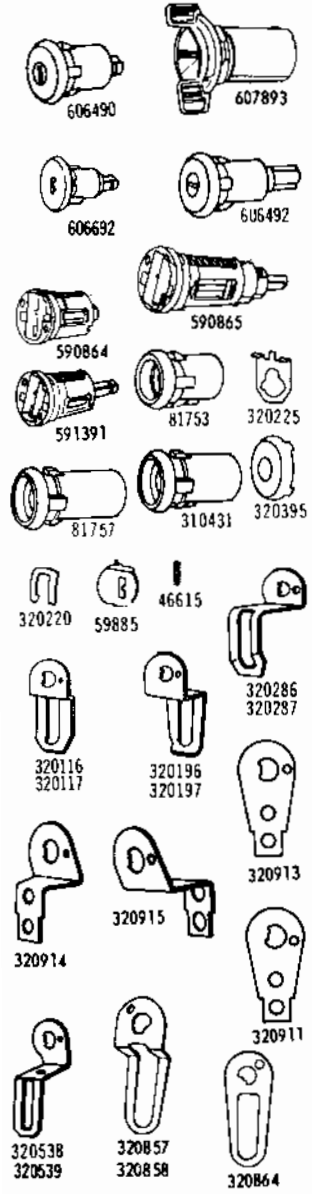

1978 LOCKS

PART NO	MODELS	TYPE	KEYS SERIES	GRV	CAR MFRS PART NO	CAR CODE APPLICATION

GENERAL MOTORS

Car Code legend for 1975 Models changed to Fisher Body system:
Car Code legend for General Motors Car lines indicating the different applications for each part:
1 - Chevrolet   # 2 - Pontiac   # 3 - Oldsmobile   # 4 - Buick   # 6 - Cadillac

GENERAL MOTORS BODY STYLE DETAIL

	CHEVROLET	PONTIAC	OLDSMOBILE	BUICK	CADILLAC
A	El Camino	LeMans	Cutlass	Century	
A	Malibu	Grand Am			
A	GMC Sprint - Classic				
A-SP	Monte-Carlo	Grand Prix	Cutlass Supreme	Regal	
B	Impala	Catalina	Delta 88 & Royale	LaSabre	
B	Caprice	Bonneville	Custom Cruiser	Estate Wagon	
B		Laurentian (Canadian)			
B		Parisiana (Canadian)			
C			98	Electra	Deville
C-SP					Fleetwood
D					Fleetwood 23-33
E			Toronado	Riviera	Eldorado
F	Camaro	Firebird			
H			Starfire	Skyhawk	
H-SP	Monza	Sunbird			
K					Seville
T	Chevette				
X	Nova	Phoenix	Omega	Skylark	
Y	Corvette				

Part No	Models	Type	Keys Series	GRV	Car Mfrs Part No	Car Code Application
607893	All Models	Ignition Lock Coded		E-F	58	20071252 1-2-3-4-6
606490	Chev. A-B-H-T-X-Y Pontiac A-B-F-H-X Olds A-B & C-E-H-X Buick A-H-X-B & C Manual Cad. E-K-C-Dz Manual	Doors Lock Coded Less Pawl - Univ. Lock Coded Less Pawl - Univ.		G-H G-H	59 59	714357 1-2-3-4-6 1154387 1
606492 606692	Chev. Y Electric Buick B & C Electric Cad. E-C & D Electric	Lock Coded Less Pawl - Univ.		G-H	59	1-4-6
590864 590865	606490 606492	Lock Cyl. Uncoded			59 59	1-2-3-4-6 1-2-3-4-6
591391	606692	Lock Cyl. Uncoded			59	4-6
81753	606490	Lock Case				3924150 1-2-3-4-6
591391	606492	Lock Case				3918746 1
81757	606692	Lock Case				4-6
310431	All Models	Lock Case Cap				230018 1-2-3-4-6
320395	606490 & 606692	Lock Clip				702561 1-2-3-4-6
320225	606492	Lock Clip				7031094 1
320220	All Models	Unit Shutter Assy.				7031050 1-2-3-4-6
59885	All Models	Springs				7016678 1-2-3-4-6
46615	All X - 2 Door	Lock Pawl - R. H.				7033393 1-2-3-4
320286	Same as 320286	Lock Pawl - L. H.				7033394 1-2-3-4
320287	All X - 4 Door	Lock Pawl - R. H.				7029380 1-2-3-4
320116	Same as 320116	Lock Pawl - L. H.				7029381 1-2-3-4
320117	Chev. Hm-15					
320166	Pontiac Hm-15	Lock Pawl - R. H.				7029765 1-2
320167	Same as 320166	Lock Pawl - L. H.				7029766 1-2
320196	Chev. Hr & Hm-07-27					
320197	Pontiac Hm-07-27					
	Olds H					
	Buick H	Lock Pawl - R. H.				7031554 1-2-3-4
320197	Same as 320196	Lock Pawl - L. H.				7031555 1-2-3-4
320913	All A - 4 Door	Lock Pawl - R. H. & L. H.				20060454 1-2-3-4
320914	All A - 2 Door	Lock Pawl - R. H.				20060456 1-2-3-4
320915	Same as 320914	Lock Pawl - L. H.				20060457 1-2-3-4
320911	Chev. T	Lock Pawl - R. H. & L. H.				20060455 1
320538	Pontiac F	Lock Pawl - R. H.				545985 2
320539	Same as 320538	Lock Pawl - L. H.				545986 2
320857	Chev. B					
	Pontiac B					
	Olds B & C - 4 Door					
	Buick B & C - 4 Door	Lock Pawl - R. H.				20006326 1-2-3-4
320858	Same as 320857	Lock Pawl - L. H.				20006327 1-2-3-4
*320864	Olds B & C - 2 Door					
	Buick B & C - 2 Door	Lock Pawl - R. H. & L. H. - Univ. - Manual				
	Buick B & C - 2 & 4 Door	Lock Pawl - R. H. & L. H. Elect.				20006330 3-4