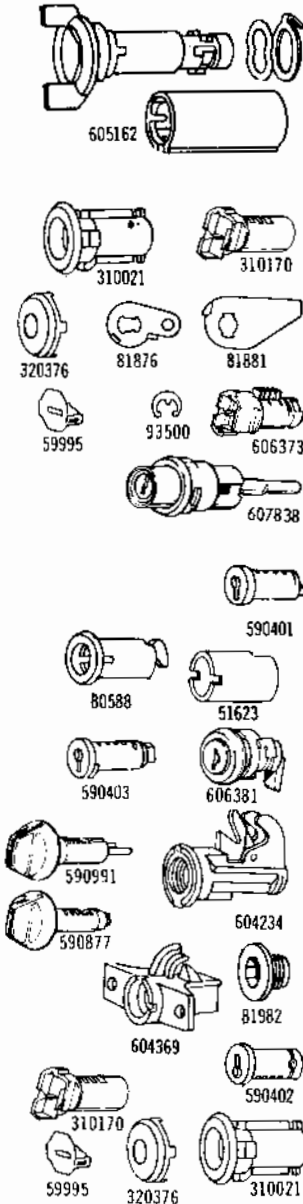

**AUTOMOTIVE
LOCK AND KEY
CATALOG**

1978

1978 LOCKS

PART NO	MODELS	TYPE	KEYS		CAR MFRS PART NO	CAR CODE APPLICATION
			SERIES	GRV		

AMERICAN MOTORS

605162	All Models	Ignition Lock Assy. - Uncoded Ign. Lock is a G.M. side bar design and is serviced w/G.M Tumblers - Springs & Retainers		60	8120081	
310170 310021 320376 81876 93500 59995	All Models All Models All Models All Models All Models All Models	Doors Lock Cyl. Uncoded Lock Case - Universal Lock Case Cap Lock Pawl Lock Pawl Retainer Lock Unit Shutter		60	3601333	
310170 310021 320376 81881 93500 59995 606373 607838	Hornet & Matador - 2 Door Hornet & Matador - 2 Door Hornet & Matador - 2 Door Hornet & Matador - 2 Door Hornet & Matador - 2 Door Hornet & Matador - 2 Door Matador - 4 Door All Gremlin & Pacer	Rear Compartment Lock Cyl. Uncoded Lock Case - Universal Lock Case Cap Lock Pawl Lock Pawl Retainer Unit Shutter Lock Service Pkg. - Uncoded Lock Coded	K	60 60	3599811 8124285 8124990	
590401 80588 51623	Gremlin & Matador - 2 Door Gremlin & Matador - 2 Door Gremlin & Matador - 2 Door	Console Lock Cyl. Uncoded Lock Case & Bolt Lock Retainer Cup		60	4487663 4475616 3411053	
606381 590403 590991 604234 81982	Matador S.W. w/3 Seat Matador S.W. w/o 3 Seat Pacer Pacer Pacer	Floor Compartment & Side Compartment Lock Service Pkg. - Uncoded Lock Cyl. Uncoded Lock Cyl. Uncoded Lock Case & Rotor Bezel		60 60 60	8124496 4487669 8126079 3616667 3616238	
590991 604234 81982 590877 604369	Hornet & Gremlin Hornet & Gremlin Hornet & Gremlin All Matador & Pacer All Matador & Pacer	Glove Compartment Lock Cyl. Uncoded Case & Rotor Bezel Lock Cyl. Uncoded Case & Bolt		60 60	8126079 3616667 3616238 8125764 3632495	
590402 310170 310021 320376 59995	Matador Matador Matador Matador Matador	Tailgate Lock Lock Cyl. Uncoded - Manual Lock Cyl. Uncoded - Electric Lock Case - Universal Lock Case Cap Unit Shutter		60 60	4487666	
320560 320561	All Models All Models	Key Blanks Key Blank - Sq. Head Key Blank - Rd. Head		60 60	3641914 3641913	