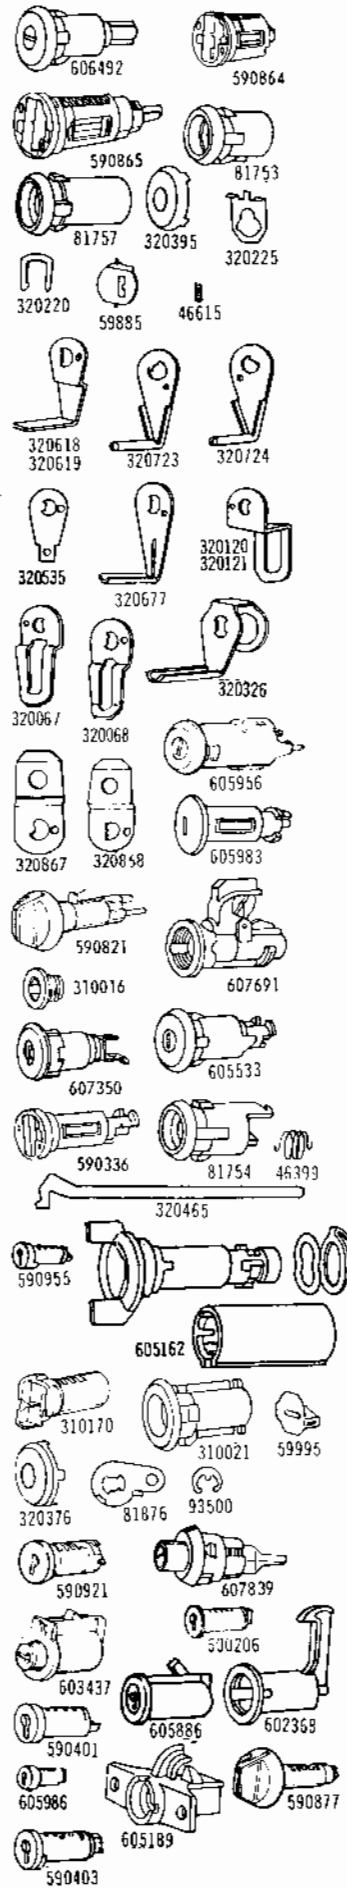

606492	C-K-100-200	Doors (Continued) Lock Coded - Keys Less Pawl	G-H	59	1154387	1-2-6
590864	606490	Lock Cyl. Uncoded		59		1-2-3-4-6
590865	606492	Lock Cyl. Uncoded		59		1-2-6
81753	606490	Lock Case			3924150	1-2-3-4-6
81757	606492	Lock Case			3918746	1-2-6
320395	605533-606490-606492	Lock Case Cap			230018	1-2-3-4-6
320225	606490	Lock Clip			7029561	1-2-3-4-6
320220	606492	Lock Clip			7031094	1-2-6
59885	605533-606490-606492	Unit Shutter Assy.			7031050	1-2-3-4-6
46615	605533-606490-606492	Springs			7016678	1-2-3-4-6
320618	G-100-200-300-G-P-300	Lock Pawl - R. H. - Universal			3997478	1
320619	Same as 320618	Lock Pawl - L. H. - Universal			3997477	1
320723	C-K-100-200-300-10516					
	C-50-60-65	Lock Pawl - R. H.			7040173	1
320724	Same as 320723	Lock Pawl - L. H.			7040174	1
320535	G-100-200-300	Lock Pawl - Side Rear Door			3988967	1
320677	G-100-200-300	Lock Pawl - Rear Door			6263131	1
320120	Steel-Tilt	Lock Pawl - R. H.			7029382	1-2-3-4-6
320121	Steel-Tilt	Lock Pawl - L. H.			7029383	1-2-3-4-6
320067	9502-H-7000-9000	Lock Pawl - R. H.			7026770	1-2-3-4
320068	Same as 320067	Lock Pawl - L. H.			7026771	1-2-3-4
320326	C-K-100-200	Lock Pawl - Rear Door			3912425	1
320867	NA-MA-9502	Lock Pawl - R. H.				
320868	Same as 320867	Lock Pawl - L. H.				
605956	C-K-100-200	Lock Coded - Elect. Tailgate - Univ.	G-H	59	6259511	1
605983	C-K-100-200-10516	Lock Coded - Manual Tailgate - Univ.	G-H	59	338285	1
590821	G-100-200-300 Motor Home	Lock Cyl. Uncoded Medium - Univ. - Glove		59	345075	1-2-3
607691	G-100-200-300 Motor Home	Case & Rotor - Universal			555970	1-2-3-4-6
310016	Same as 607691	Bezel w-Medium & Long Cyl.			3959093	1-2-3-4-6
607350	G-100-200-300	Alarm Lock Coded - Universal	G-H	59	3986860	1
605533	NA-MA-9502	Lock Coded Less Shaft & Cyl. Return Spring - Universal - Battery & Tool Box	G-H	59	231481	1-2-3-4-6
590336	605533	Lock Cyl. Uncoded		59	7015899	1-2-3-4-6
81754	605533	Lock Case			8732480	1-2-3-4
320465	NA-MA-9502	Lock Shaft - Universal Battery & Tool Box			7001087	1-2-3-4-6
46399	NA-MA-9502	Lock Cyl. Return Spring Battery & Tool Box				

INTERNATIONAL HARVESTER

590955	All Truck	Ignition Lock Cyl. Uncoded		60		
605162	Scout	Lock Assy. - Uncoded		60		
310170	W-4000	Doors Lock Cyl. Uncoded		60		
310021	W-4000	Lock Case				
59995	W-4000	Unit Shutter Assy.				
320376	W-4000	Lock Case Cap				
81876	W-4000	Lock Pawl				
93500	W-4000	Lock Retainer				
590921	Scout & All Other Trucks	Lock Cyl. Uncoded		60		
607839	Scout	Tailgate Lock Coded	K	60		
603437		Glove Compartment Case & Bolt Assy.		3		
600206		Lock Cyl. Uncoded				
602368		Case & Bolt Assy.				
590401		Lock Cyl. Uncoded		60		
605886		Case & Bolt Assy.				
605986		Lock Cyl. Uncoded		60	420402-C1	
605189	Scout	Case & Bolt		60		
590877	Scout	Lock Cyl. Uncoded		60		
590403		Storage Lock Lock Cyl. Uncoded		60