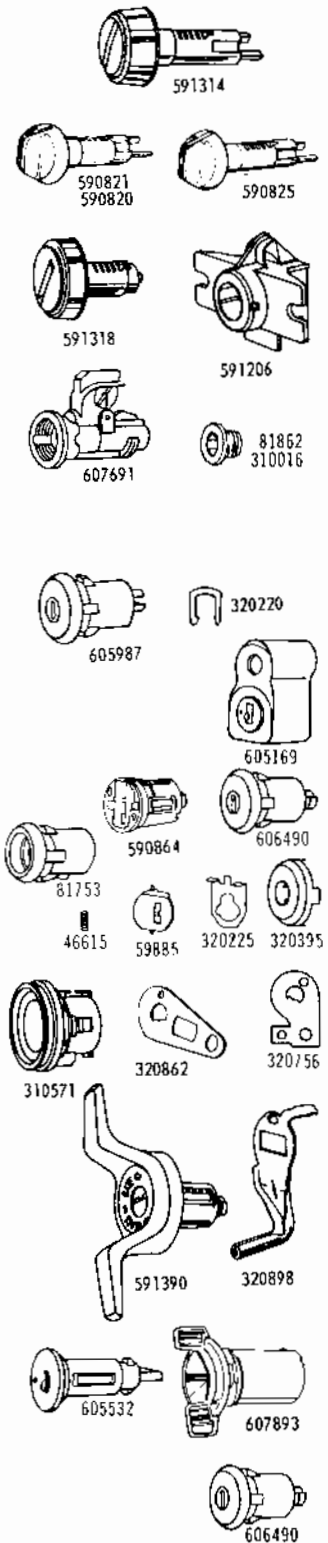

G.M.C. & CHEVROLET TRUCKS

605532 607893	G-P-100-200-300 Astro Steel-Tilt C-K-100-200-300 Motor Home	Ignition Lock Cyl. Coded - Universal Lock Coded - Universal	E-F E-F		58	695450 20071252	1 1-2-3-4-6
606490	G-100-200-300-G-P-300 C-K-100-200-300-10516 C-50-60-65 G-100-200-300 9502 H-7000-9000 Steel-Tilt NA-MA-9502	Doors Lock Coded - Keys Less Pawl	G-H		59	714357	1-2-3-4-6