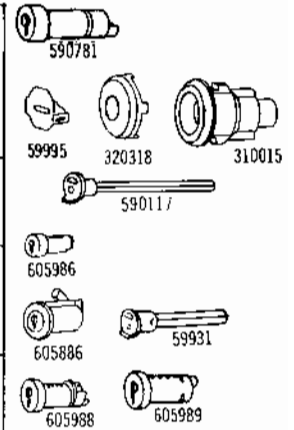

1978 LOCKS

PART NO.	MODELS	TYPE	KEYS		CAR MFRS. PART NO.	CAR CODE APPLICATION
			SERIES	GRV		

AMERICAN MOTORS—JEEP (Continued)

590781 310015 320318 59995 590117	All Models All Models All Models All Models All Models	Doors Lock Cyl. Uncoded Lock Case Lock Case Cap Unit Shutter Assy. Adaptor & Shaft Assy.	60		4484241	
605986 605886	All Models All Models	Glove Compartment Lock Cyl. Uncoded Case & Bolt Assy.	60		8122968 8122969	
605988 59931 605989	J-Line J-Line J-Line	Tailgate Lock Cyl. Uncoded - Electric Adaptor & Shaft Assy. Lock Cyl. Uncoded - Manual	60 60		8122970 962048 8122971	
		Key Blanks Same as A. M. C. Lock Parts for Ignition and Snap-In Tumblers same as A. M. C.				

CHECKER

607893	All Models	Ignition Lock Coded - Universal	E-F	58	653301	
590864 81753 320395 320225 59885 46615	All Models All Models All Models All Models All Models All Models	Doors Lock Cyl. Uncoded Lock Case Lock Case Cap Clip Unit Shutter Assy. Springs		59		
590336 81754 320395 59885 46615 32890 46399	All Models All Models All Models All Models All Models All Models All Models	Rear Compartment Lock Cyl. Uncoded Lock Case Lock Case Cap Unit Shutter Assy. Springs Lock Shaft - Universal Lock Cyl. Return Spring		59		
590820 604018 81862	All Models All Models All Models	Glove Compartment Lock Cyl. Uncoded Case & Rotor Bezel		59	647006 646028	
320470 320471	All Models All Models	Key Blanks Square Head - Primary Round Head - Secondary		58 59		

CHRYSLER—PLYMOUTH—DODGE

	Original Equipment Locks Not Supplied by Briggs & Stratton Use Key Blanks 320514 #61 Grv. 320515 #61 Grv. 320433 #53 Grv. Lock Parts - See Page 14 - Master Price List AS-2111 - 66		

* Do Not Stock. Order Only as Needed