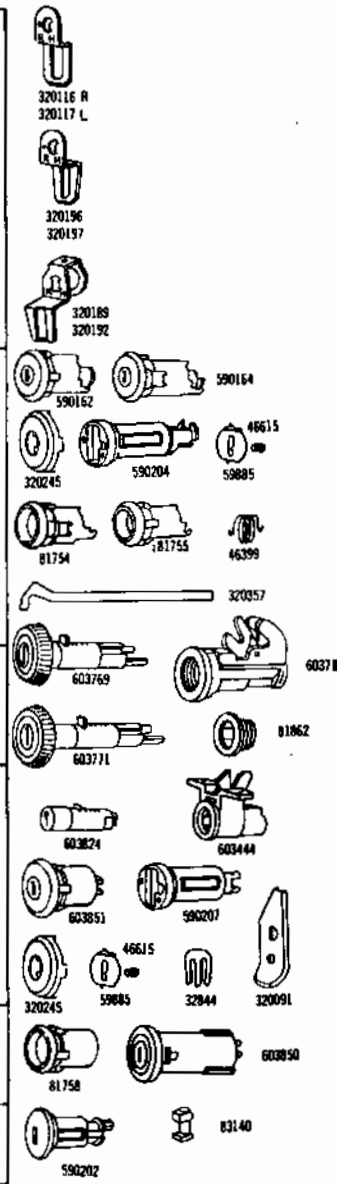

320116	All 4-Door Models Special Deluxe GS-350 Skylark Skylark Custom Sport Wagon	Door Lk. Pawl - R. H.			7029380	5-1-2-3
320117	Same as 320116	Door Lk. Pawl - L. H.			7029381	5-1-2-3
320196	All 2-Door Models 4-Door Models for GS-400 Lesabre Wildcat Electra	Door Lk. Pawl - R. H.			7031554	5-1-2
320197	Same as 320196	Door Lk. Pawl - L. H.			7031555	5-1-2
320189	Riviera	Door Lk. Pawl - R. H.			7031529	1
320192	Riviera	Door Lk. Pawl - L. H.			7031530	1
590164	All Models Except Riviera	Rear Compartment Lk. Coded Less Shaft & Cyl. Return Spring	R-T	55		5-1-2-3
*590162	Riviera	Lk. Coded Less Shaft & Cyl. Return Spring	R-T	55		5-1-2-3
590204	All Models	Lk. Cyl. Uncoded		55	230018	5-1-2-3-9
320245	All Models	Lk. Case Cap			7031050	5-1-2-3-9
59885	All Models	Unit Shutter Assy.			7016678	5-1-2-3-9
46615	All Models	Springs			7001087	5-1-2-3-9
46399	All Models	Lk. Shaft Spring			7015899	5-1-2-3
81754	590164	Lock Case			7013234	5-1-2-3
81755	590162	Lock Case			9714052	5-1-3
320357	590164	Lk. Shaft - Universal				
* Riviera not supplied by B & S.						
603769	A Body	Glove Compartment Glove Lk. Cyl. Uncoded		55	7734302	1
603771	B-C-E Body	Glove Lk. Cyl. Uncoded		55	7734304	1
603715	A-B-C-E Body	Glove Lk. Case & Rotor			7734872	1
81862	A-B-C-E Body	Glove Lk. Bezel			3922831	5-1
603824	All Models	Console Console Lk. Cyl. Uncoded		55	7743436	1-2-9
603444	All Models	Console Lk. Case & Rotor			1380671	1
603851	All Models	Floor Compl. Lk. Coded Less Pawl	R-T	55	7743427	1-2
590207	All Models	Floor Compl. Lk. Cyl. Uncoded		55		1-2
81758	All Models	Floor Compl. Lk. Case				1-2
320245	All Models	Case Cap			230018	5-1-2-3-9
32844	All Models	Clip			3764809	
59885	All Models	Unit Shutter Assy.			7031050	5-1-2-3-9
46615	All Models	Unit Shutter Assy. Spring			7016678	5-1-2-3-9
320091	All Models	Lk. Pawl			4471327	1-2
590202	Station Wagon	Tailgate Manual Tailgate Lk. Cyl. Uncoded		54	3931614	5-1-2-3
83140	Station Wagon	Manual Tailgate Lk. Bolt			5713258	5-1-2-3
603850	Station Wagon	Tailgate Lk. Coded Electric Manual	N-P	55	9714770	5-1-2-3
320368	All Models	Key Blanks Key Blank - Oct. Head		54	7034680	5-1-2-3
320369	All Models	Key Blank - Rd. Head		55	7034702	5-1-2-3