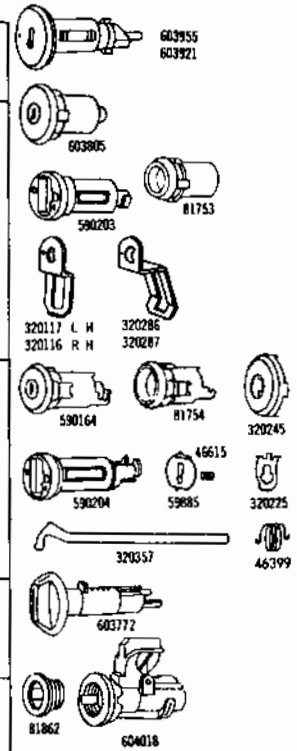

1968 LOCKS (CONTINUED)

PART NO	MODELS	TYPE	KEYS		CAR MFRS PART NO	CAR CODE APPLICATION
			SERIES	GR		

CHEVROLET II

603955 603921	All Models All Models	Ignition Ign. Lk. Cyl. Uncoded Ign. Lk. Cyl. Coded	N-P	54 54	7023261	5-1-2-3-9 5-1-2-3-9
603805 590203 81753 320245 59885 320225 46615 320116 320117 320286 320287	All Models All Models All Models All Models All Models All Models All Models 11469 11469 11427 11427	Doors Lk. Coded Less Pawl Lk. Cyl. Uncoded Lk. Case Lk. Case Cap Unit Shutter Assy. Clip Springs Lk. Pawl R. H. Lk. Pawl L. H. Lk. Pawl R. H. Lk. Pawl L. H.	N-P	54 54	230018 7031050 7029561 7016678 7029380 7029381 7033993 7033994	5-1-2-3-9 5-1-2-3-9 5-1-2-3-9 5-1-2-3-9 5-1-2-3-9 5-1-2-3-9 5-1-2-3 5-1-2-3 9-5 9-5
590164 590204 81754 320245 59885 46615 320357 46399	All Models All Models All Models All Models All Models All Models All Models All Models	Rear Compartment Lk. Coded Less Shaft & Cyl. Return Spring Lk. Cyl. Uncoded Lk. Case Lk. Case Cap Unit Shutter Assy. Springs Lk. Shaft - Universal Lk. Shaft - Spring			7015899 230018 7031050 7016678 9714052 7001087	5-1-2-3 5-1-2-3 5-1-2-3 5-1-2-3 5-1-2-3 5-1-3 5-1-3-9
603772 604018 81862	All Models All Models All Models	Glove Compartment Lk. Cyl. Uncoded Case & Rotor Latch Bezel			7734305 3934137 3922831	5 5 5-1
320368 320369	All Models All Models	Key Blanks Key - Oct. Hd. Key - Rd. Hd.		54 55	7034680 7034702	5-1-2-3 5-1-2-3