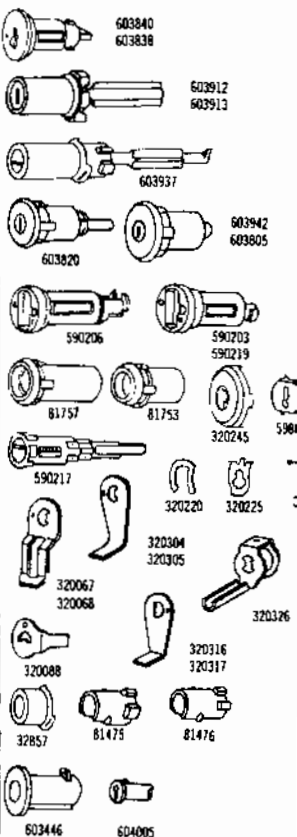

CHEVROLET & G.M.C. TRUCKS

Ignition						
603840	All Models	Ign. Lk. Cyl. Uncoded	N-P	54	7023198	
603838	All Models	Ign. Lk. Cyl. Coded		54	3924228	
Doors						
603912		Lock Coded - L. H.	N-P	54	612870	
603913		Lock Coded - R. H.	N-P	54	612871	
603937		Tailgate Lock	N-P	54	3924270	5
603942		Lock Coded Less Pawl	N-P	54		
603820		Lock Coded Less Pawl	N-P	54		5
603805		Lock Coded Less Pawl	N-P	54		5-1-2-3-9
590203	All Models	Lk. Cyl. Uncoded				5-1-2-3-9
590206	All Models	Lk. Cyl. Uncoded				5-1-9
81757	All Models	Lk. Case			3918746	5-1-9
32743	All Models	Detent Spring			7011816	5-1-9
320220	All Models	Clip				5-1-9
590219	All Models	Lk. Cyl. Uncoded				5
81753	All Models	Lk. Case			230018	5-1-2-3-9
320245	All Models	Lk. Case Cap			7031050	5-1-2-3-9
59885	All Models	Unit Shutter Assy.			7029561	5-1-2-3-9
320225	All Models	Clip			7016678	5-1-2-3-9
46615	All Models	Spring			3912421	5
320304		Lk. Pawl L. H.			3912422	5
320305		Lk. Pawl R. H.			7029380	5
320316		Lk. Pawl L. H.			7029381	5
320317		Lk. Pawl R. H.			3854326	5
320088		Lk. Pawl Rear Door			3912425	5
320326		Lk. Pawl Rear Door			7026771	5-1-2
320068		Lk. Pawl L. H.			7026770	5-1-2
320067		Lk. Pawl R. H.				
590217	603912, 603913	Lk. Cyl. & Shaft Uncoded				
		L. H. & R. H.		54	3929568	5
32857	603912, 603913	Lk. Case Cap			7016371	5
81476	603912	Lk. Case			7016374	5
81475	603913	Lk. Case			7016370	5
Glove Compartment						
604005	All Models	Lk. Cyl. Uncoded		55		2-5
603446	All Models	Case & Bolt			8869811