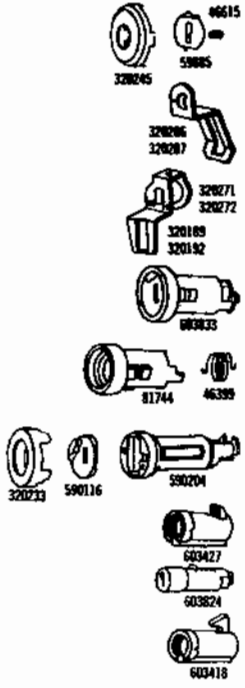

1968 LOCKS (CONTINUED)

PART NO.	MODELS	TYPE	KEYS		CAR MFRS. PART NO.	CAR CODE APPLICATION
			SERIES	GRV.		

CADILLAC (Continued)

320245	All Models	Lk. Case Cap			230018	5-1-2-3-9
59885	All Models	Unit Shutter Assy.			7031050	5-1-2-3-9
46615	All Models	Unit Shutter Springs			7016678	5-1-2-3-9
320271	69347	Lk. Pawl R. H.			7033263	9
320272	69347	Lk. Pawl L. H.			7033264	9
320189	68247, 68347-67	Lk. Pawl R. H.			7031529	1-9
320192	68247, 68347-67	Lk. Pawl L. H.			7031530	1-9
320286	Same as 603805	Lk. Pawl R. H.			7031530	9
320287	Same as 603805	Lk. Pawl L. H.			7033394	9
* Standard G. M. Keys						
603833	All Models	Rear Compartment Lk. Coded Less Shaft	R-T	55	9714663	9
590204	All Models	Lk. Cyl. Uncoded		55		9
81744	All Models	Lk. Case			9706589	9
320233	All Models	Lk. Case Cap				9
590116	All Models	Unit Shutter Assy.				9
46615	All Models	Unit Shutter Springs			7016678	9
46399	All Models	Lk. Cyl. Return Spring			7001087	5-1-2-3-9
603824	All Models	Glove Compartment Lk. Cyl. Uncoded			7743436	1-2-9
603427	All Models	Case & Bolt Assy.			7652252	2-3-9
603824	All Models	Console Lk. Cyl. Uncoded			7743436	1-2-9
603418	All Models	Case & Bolt Assy.			1488470	9
320370	All Models	Key - Oct. Hd. Primary			7034719	9
320371	All Models	Key - Rd. Hd. Secondary			7034753	9