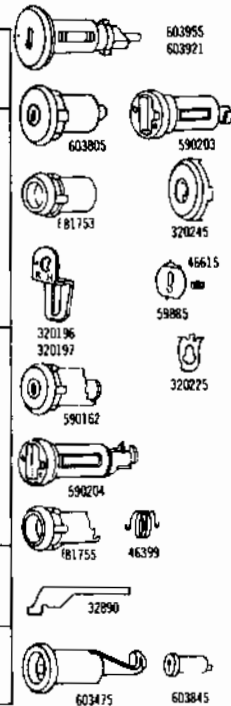

CHEVROLET - CAMARO

603955 603921	All Models All Models	Ignition Ign. Lk. Cyl. Uncoded Ign. Lk. Cyl. Coded	N-P	54 54	7023261	5-1-2-3-9 5-1-2-3-9
603805 590203 81753 320245 59885 320225 46615 320196 320197	All Models All Models All Models All Models All Models All Models All Models All Models All Models	Doors Lk. Coded Less Pawl Lk. Cyl. Uncoded Lk. Case Lk. Case Cap Unit Shutter Assy. Clip Spring Lk. Pawl R. H. Lk. Pawl L. H.	N-P	54 54	230018 7031050 7029561 7016678 7031554 7031555	5-1-2-3-9 5-1-2-3-9 5-1-2-3-9 5-1-2-3-9 5-1-2-3-9 5-1-2-3-9 5-1 5-1
590162 590204 81755 320245 59885 46615 32890 46399	All Models All Models All Models All Models All Models All Models All Models All Models	Rear Compartment Lk. Coded Less Shaft & Cyl. Return Spring Lk. Cyl. Uncoded Lk. Case Lk. Case Cap Unit Shutter Assy. Springs Lk. Shaft Lk. Shaft Spring	R-T	55	7013234 230018 7031050 7016678 3788294 700184	5-1-2-3 5-1-2-3 5-1-2-3 5-1-2-3 5-1-2-3 5-1-2-3-9 5-1-2-3-9
603845 603475	All Models All Models	Glove Compartment Lk. Cyl. Uncoded Case & Bolt		55	7643438 3899887	5-2-3 5
320358 320369	All Models All Models	Key Blanks Key - Oct. Hd. Key - Rd. Hd.		54 55	7034680 7034702	5-1-2-3 5-1-2-3