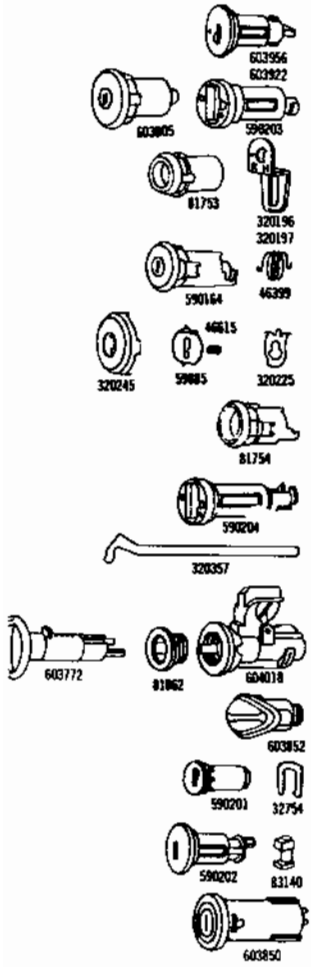

CHEVROLET

603956	All Models	Ignition Ign. Lk. Cyl. Uncoded		54	7023262	5
603922	All Models	Ign. Lk. Cyl. Coded	N-P	54		5
603805	All Models	Doors Lk. Coded Less Pawl	N-P	54		5-1-2-3-9
590203	All Models	Lk. Cyl. Uncoded		54		5-1-2-3-9
81753	All Models	Lk. Case				5-1-2-3-9
320245	All Models	Lk. Case Cap			230018	5-1-2-3-9
59885	All Models	Unit Shutter Assy.			7031050	5-1-2-3-9
320225	All Models	Clip			7029561	5-1-2-3-9
46615	All Models	Unit Shutter Springs			7016678	5-1-2-3-9
320196	All Models	Lk. Pawl R. H.			7031554	5-1-2
320197	All Models	Lk. Pawl L. H.			7031555	5-1-2
590164	All Models	Rear Compartment Lk. Coded Less Shaft & Cyl. Return Spring	R-T	55		5-1-2-3
590204	All Models	Lk. Cyl. Uncoded		55		5-1-2-3
81754	All Models	Lk. Case			7015899	5-1-2-3
320245	All Models	Lk. Case Cap			230018	5-1-2-3
59885	All Models	Unit Shutter Assy.			7031050	5-1-2-3
46615	All Models	Unit Shutter Springs			7016678	5-1-2-3
320357	All Models	Lk. Shaft - Universal			9714052	5-1
46399	All Models	Lk. Shaft Spring			7001087	5-1-2-3-9
603772	All Models	Glove Compartment Lk. Cyl. Uncoded		55	7734305	5
604018	All Models	Case & Rotor			3934137	5
81862	All Models	Bezel			3922831	5-1
603852	All Models	Station Wagons - Floor Comp. Lk. Coded	R-T	55	7753509	5
590201	All Models	Lk. Cyl. Uncoded		55	3931613	5
32754	All Models	Lk. Clip			7011819	5
590202	All Models	Manual Tailgate Lk. Cyl. Uncoded		55	3931614	5-1-2-3
83140	All Models	Lk. Bolt			5713268	5-1-2-3
603850	All Models	Electric Tailgate Lk. Coded	R-T	55	9714770	5-1-2-3
320368	All Models	Key Blanks Key - Oct. Hd.		54	7034680	5-1-2-3
320369	All Models	Key - Rd. Hd.		55	7034702	5-1-2-3