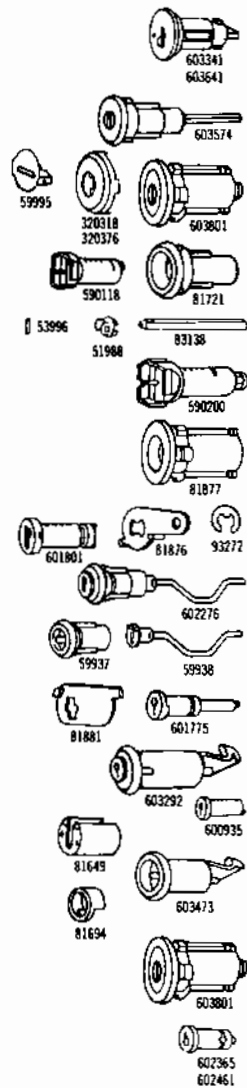

**AUTOMOTIVE
LOCK AND KEY
CATALOG**

1968

1968 LOCKS

PART NO.	MODELS	TYPE	KEYS		CAR MFRS PART NO.	CAR CODE APPLICATION
			SERIES	GRV		

AMERICAN MOTORS

603341 603641	All Models All Models	Ignition Ign. Lk. Cyl. Coded Ign. Lk. Cyl. Uncoded	N1501-1700	1 1	4484695 4484696	
603574 603801	American - All Models All Models Except American	Doors Door Lk. Coded - Universal Door Lk. Cyl. Uncoded Door Lk. Case Door Lk. Case Cap Door Lk. Swivel Door Lk. Swivel Pin Door Lk. Shaft - Universal Door Lk. Cyl. Uncoded Door Lk. Case Door Lk. Case Cap Door Lk. Lever - Universal Door Lk. Lever Retainer Door Lk. Unit Shutter Assy.	N1501-1700 N1501-1700	1 1 1 1 1 1	4484686 4484241 4475154 4475155 4479469	
602276 603801	American All Models Except American	Rear Compartment Lock Coded Lock Coded Less Lever - Universal Lock Cyl. Uncoded Lock Case Lock Shaft & Adaptor Lock Lever All Other Parts for 603801 Same as Shown for Door Locks. Lock Cyl. Uncoded - Rear Compt. Handle	N1501-1700 N1501-1700	1 1 1 1 1	4481196 4478414 4482260 4481198 3600511	
601775	Fleet Cars			1	4478344	
603292 600935 603473 81694 81649	All Models All Models All Models American All Models Except American	Glove Compartment Glove Lk. Coded Glove Lk. Cyl. Uncoded Glove Lk. Case & Bolt Glove Lk. Retainer Cup Glove Lk. Retainer Cup	N1501-1700	1 1 1 1	4484697 4475615 4484698 3516382 3500694	
603801 602365 602461		Tailgate Electric Tailgate Lk. Coded Tailgate Lk. Cyl. Coded - Manual Tailgate Lk. Cyl. Uncoded - Manual	N1501-1700 N1501-1700	1 1 1	4480842 4480844	
32900 32901	All Models All Models	Key Blanks Key Blank - Oct. Head Key Blank - Rd. Head		1 1	3445763 3445762	