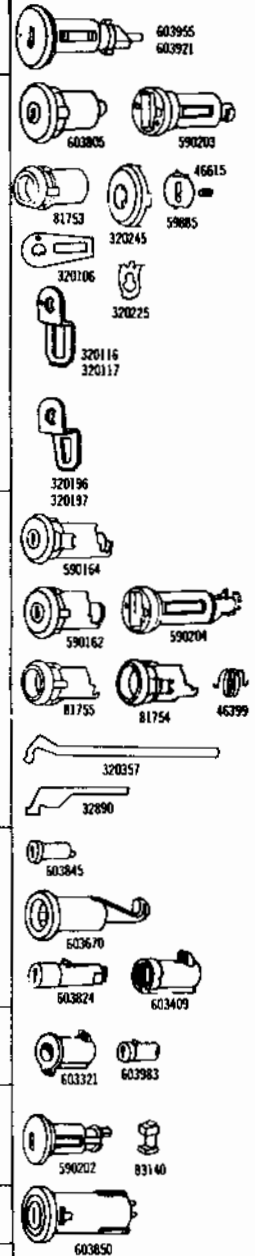

603955 603921	All Models All Models	Ignition Ign. Lk. Cyl. Uncoded Ign. Lk. Cyl. Coded	N-P	54 54	7023261	5-1-2-3-9 5-1-2-3-9
603805 590203 81753 320245 59885 320225 46615 320116	All Models All Models All Models All Models All Models All Models 2Dr-Tempest Lemans-G. T. O. 4Dr-Catalina	Doors Lk. Coded Less Pawl Lk. Cyl. Uncoded Lk. Case Lk. Case Cap Unit Shutter Assy. Clip Springs	N-P	54	230018 7031050 7029561 7016678	5-1-2-3-9 5-1-2-3-9 5-1-2-3-9 5-1-2-3-9 5-1-2-3-9 5-1-2-3-9 5-1-2-3-9
320117 320196	Exc. Bonneville Same as 320116 2Dr-Firebird Catalina-Exc. Bonneville & Grand Prix	Lk. Pawl R.H. Lk. Pawl L.H.			7029380 7029381	5-1-2-3 5-1-2-3
320197 320106	4Dr-Tempest Lemans-G. T. O.	Lk. Pawl R.H. Lk. Pawl L.H. Lk. Pawl R.H. & L.H.			7031554 7031555 7029375	5-1-2 5-1-2 5-1-2-3
590164 590162	Tempest-Lemans G. T. O. Firebird-Exc. Bonneville Grand Prix	Rear Compartment Lk. Coded Less Shaft & Cyl. Return Spring Lk. Coded Less Shaft & Cyl. Return Spring	R-T R-T	55 55		5-1-2-3 5-1-2-3
81754 81755 590204 320245 59885 46615 320357	590164 590162 All Models All Models All Models All Models All Models Except Firebird	Lk. Case Lk. Case Lk. Cyl Uncoded Lk. Case Cap Unit Shutter Assy. Springs Lk. Shaft Lk. Shaft Lk. Shaft Spring		55	7015899 7013234 230018 7031050 7016678 9714052 3788294 7001087	5-1-2-3 5-1-2-3 5-1-2-3 5-1-2-3-9 5-1-2-3-9 5-1-3 5-3 5-1-2-3-9
32890 46399	Firebird All Models					
603845 603670 603824 603409	Catalina-Exc. Bonneville Grand Prix Use with 603845 Tempest-Lemans G. T. O. Use with 603824	Glove Compartment Lk. Cyl. Uncoded Case & Bolt Assy. Lk. Cyl. Uncoded Case & Bolt Assy.		55 55	7743438 9292616 7743436 7677698	5-2-3 3 1-2-3-9 3
603983 603321	All Models All Models	Console Lk. Cyl. Uncoded Case & Bolt		55	7778996 1380873	3 5-1-3
590202 83140	All Models All Models	Station Wagon Manual Tailgate Lk. Cyl. Uncoded Lk. Bolt		55	3931614 5713268	5-1-2-3 5-1-2-3
603850	All Models	Electric Tailgate Lock Coded	N-P	55	9714770	5-1-2-3
320368 320369	All Models All Models	Key Blanks Key - Oct. Hd. Key - Rd. Hd.		54 55	7034680 7034702	5-1-2-3 5-1-2-3