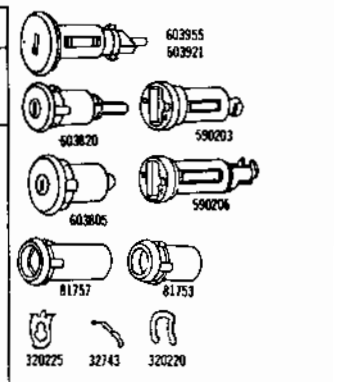

CADILLAC

All Coded Assemblies Supplied with Standard G. M. Keys						
603955	All Models	Ignition Ign. Lk. Cyl. Uncoded			7023261	5-1-2-3-9
*603921	All Models	Ign. Lk. Cyl. Coded	N-P	54		5-1-2-3-9
*603820	69347, 68247, 68347-67	Doors Lk. Coded Less Pawl		54		5-1
*603805	68069, 68169, 68249, 68349-69, 69723-33	Lk. Coded Less Pawl	N-P	54		5-1-2-3-9
590206	603820	Lk. Cyl. Uncoded		54		1-9
81757	603820	Lk. Case			3918746	1-9
32743	603820	Defiant Spring			7011816	1-9
320220	603820	Clip				1-9
590203	603805	Lk. Cyl. Uncoded		54		5-1-2-3-9
81753	603805	Lk. Case				5-1-2-3-9
320225	603805	Clip			7029561	5-1-2-3-9