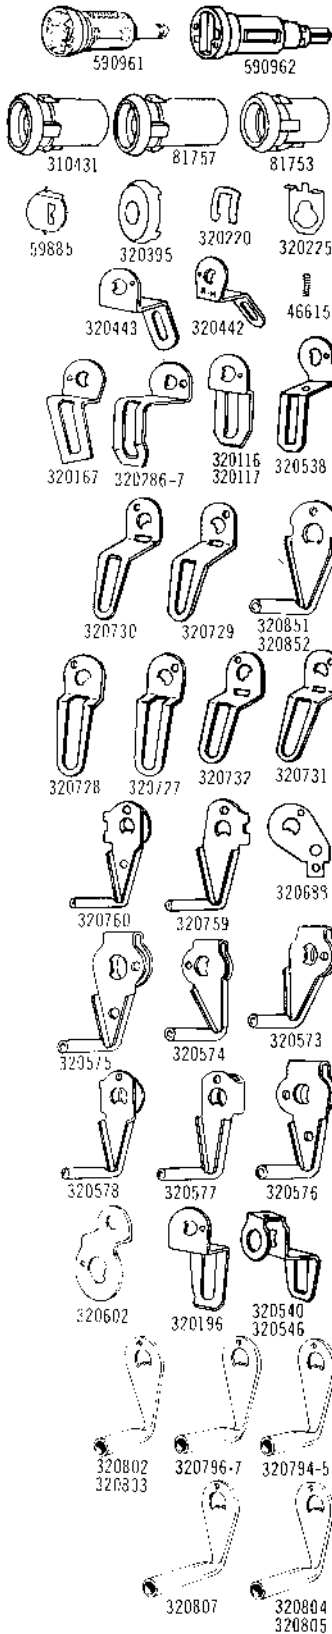

1975 LOCKS

PART NO.	MODELS	TYPE	KEYS SERIES	GRV	CAR MFRS PART NO	CAR CODE APPLICATION

GENERAL MOTORS (Continued)

PART NO.	MODELS	TYPE	KEYS SERIES	GRV	CAR MFRS PART NO	CAR CODE APPLICATION
590962	606492	Doors (Continued)				
590961	606692	Lock Cyl. Uncoded			51	1-2-6
81753	606490-91	Lock Cyl. Uncoded			51	3-4-6
310431	606492	Lock Case			3924150	1-2-3-4-6
81757	606692	Lock Case			3918746	1-2-6
81753	606490-91	Lock Case				3-4-6
320225	606692	Lock Clip			7029561	1-2-3-4-6
320220	606492	Lock Clip			7031094	1-2-6
320395	All Models	Lock Case Cap			230018	1-2-3-4-6
59885	All Models	Unit Shutter Assy.			7031050	1-2-3-4-6
320395	All Models	Unit Shutter Spring			7016678	1-2-3-4-6
320442	Chev. Y	Lock Pawl - R. H.			3961314	5
320443	Chev. Y	Lock Pawl - L. H.			3961313	5
320538	Pontiac F					
320539	Cad. Czz 40	Lock Pawl - R. H.			545985	2-6
320116	Same as 320538	Lock Pawl - L. H.			545986	2-6
320117	All X - 4 Door	Lock Pawl - R. H.			7029380	1-2-3-4
320117	All X - 4 Door	Lock Pawl - L. H.			7029384	1-2-3-4
320286	All X - 2 Door	Lock Pawl - R. H.			7033393	1-2-3-4-6
320287	Same as 320286	Lock Pawl - L. H.			7033394	1-2-3-4-6
320166	Chev. H	Lock Pawl - R. H.			7029765	1-2-3-4-6
320167	Chev. H	Lock Pawl - L. H.			7029766	1-2-3-4-6
320581	Cadillac Czz 90-E	Lock Pawl - R. H.			9837208	3-4-6
320582	Cadillac Czz 90-E	Lock Pawl - L. H.			9837209	3-4-6
320729	Olds AF-AG-37 AJ-57					
320730	Pontiac Asp	Lock Pawl - R. H.			9871758	2-3
320730	Olds AF-AG-37 AJ-57					
320731	Pontiac Asp	Lock Pawl - L. H.			9871759	2-3
320731	Chev. A-Ac & Ad					
320732	Buick A - 2 Door					
320732	Olds AG-29 AJ-29-35-AH					
320732	Pontiac A - 2 Door	Lock Pawl - R. H.			9628063	1-2-3-4
320732	Chev. A-Ac & Ad					
320732	Buick A - 2 Door					
320732	Olds AG-29 AJ-29-35-AH					
320732	Pontiac A - 2 Door	Lock Pawl - L. H.			9628064	1-2-3-4
320727	Pontiac A - 4 Door	Lock Pawl - R. H.			9871760	2
320728	Pontiac A - 4 Door	Lock Pawl - L. H.			9871761	2
320688	Chev. Asp					
320759	Buick A - 4 Door	Lock Pawl - R. & L. H.			9612832	1-4
320760	Buick E	Lock Pawl - R. H.			9677890	4
320760	Buick E	Lock Pawl - L. H.			9677891	4
320573	Chev. B - 4 Door					
320574	Pontiac B - 4 Door	Lock Pawl - R. H.			9839201	1-2
320575	Same as 320573	Lock Pawl - L. H.			9839202	1-2
320576	Chev. B - 2 Door					
320576	Pontiac B - 2 Door	Lock Pawl - R. H.			9839203	1-2
320577	Same as 320575	Lock Pawl - L. H.			9839204	1-2
320578	Buick B & C					
320578	Olds B & C-cv-cw	Lock Pawl - R. H.			9839205	1-2-3-4
320540	Same as 320577	Lock Pawl - L. H.			9839206	1-2-3-4
320578	Chev. F					
320578	Pontiac BP-90					
320578	Cadillac Czz 50	Lock Pawl - R. H.			3990962	1-2-6
320546	Same as 320540	Lock Pawl - L. H.			3990963	1-2-6
320196	Chev. Hsp	Lock Pawl - R. H.			7031554	1-2-3-4
320197	Same as 320196	Lock Pawl - L. H.			7031555	1-2-3-4
320602	Cadillac D-33	Lock Pawl - Rear Door			9833496	6
320794	Cadillac E Elect.	Lock Pawl - R. H.			1673738	6
320795	Cadillac E Elect.	Lock Pawl - L. H.			1673739	6
320796	Olds B & C Elect.					
320797	(Except cw)	Lock Pawl - R. H.			1673740	3-4
320797	Buick C-cv-cx					
320797	Olds B & C Elect.					
320802	(Except cw)	Lock Pawl - L. H.			1673741	3-4
320802	Olds E Elect.					
320802	Cadillac C Elect.					
320802	(Except Czz 90)					
320803	Csp-D	Lock Pawl - R. H.			1673746	3-6
320804	Same as 320802	Lock Pawl - L. H.			1673747	3-6
320804	Olds E					
320804	Cadillac C-D	Lock Pawl - R. H.			1673748	3-6
320805	Same as 320804	Lock Pawl - L. H.			1673749	3-6
320807	Buick E Elect.	Lock Pawl - L. H.			1676229	4