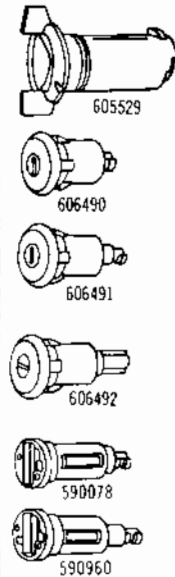

GENERAL MOTORS BODY STYLE DETAIL

	CHEVROLET	BUICK	OLDSMOBILE	PONTIAC	CADILLAC
A	El Camino Malibu GMC Sprint	Century Regal	Cutlass	Grand Am LeMans	
A-SP	Monte-Carlo GMC Sprint		Vista Cruiser	Grand Prix	
B	Bel Air Impala Caprice	LaSabre Estate Wagon	Delta 88 & Royale Custom Cruiser	Catalina Bonneville Grand Ville Laurentian Parisienne	
C		Electra	98		Calais Deville
C-SP					Fleetwood Fleetwood "75"
D					Eldorado
E		Riviera	Toronado	Firebird	
F	Camaro			Astre	
H	Vega				Seville
K					
X	Chevy II - Nova	Apollo	Omega	Ventura	
Y	Corvette