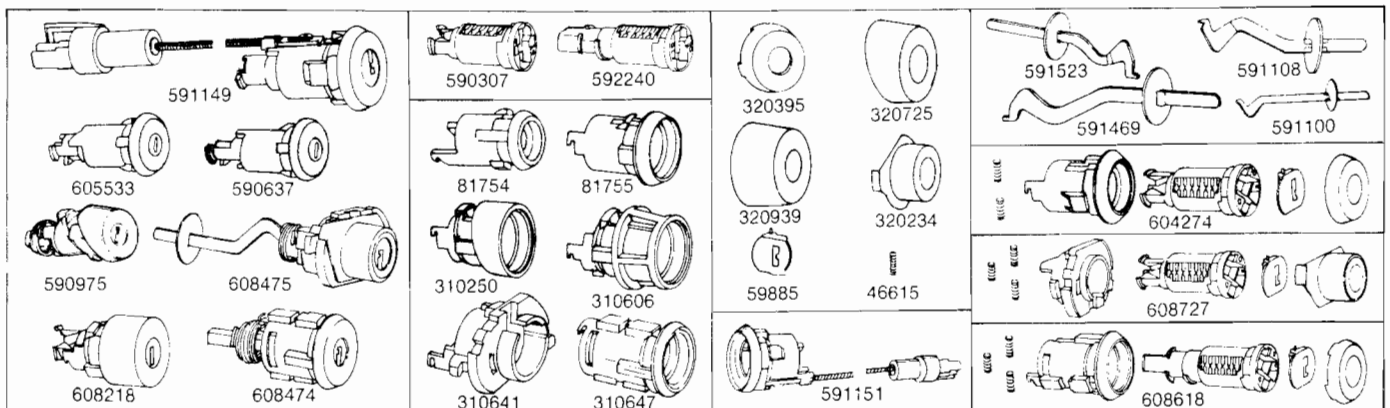

PART NO.	MODELS	TYPE	KEYS		CAR MFRS. PART NO.	CAR CODE APPLICATION
			SERIES	GRV.		
605533	1 - A-B-X 2 - A-SP-B-F-X 3 - A-B-C-E-X 4 - A-B-C-E-X 6 - C-D-E	Rear Compartment Lock Coded - Less Shaft and Cylinder Return Spring - Universal	LM	57-H	231481	1-2-3-4-6
591149	3 - B-C-E 4 - B-C-E 6 - C-D-E	Lock Coded - Electric Switch - Less Shaft and Cylinder Return Spring	LM	57-H	---	3-4-6
590637	1 - H-SP HM-27 2 - H-SP HM-07-27	Lock Coded - Less Shaft and Cylinder Return Spring - Universal	LM	57-H	3990959	1-2-3-4-6
590975	1 - F-H-SP HR-07 4 - H-SP	Lock Coded - Less Shaft and Cylinder Return Spring - Universal	LM	57-H	9632736	1-4
608218	1 - H-SP HM-07	Lock Coded - Less Shaft and Cylinder Return Spring - Universal	LM	57-H	9632768	1-3
608475	1 - T	Lock Coded - Less Shaft and Cylinder Return Spring - Universal	LM	57-H	---	1
608474	6 - K	Lock Coded	LM	57-H	---	6
590307	605533 - 591149 - 590637 590975 - 608218 - 608475	Lock Cyl. Uncoded		57-H		1-2-3-4-6
592240	608474	Lock Cyl. Uncoded		57-H		6
81754	605533 - 591149	Lock Case			7015899	1-2-3-4-6
81755	590637	Lock Case				1-2
310250	590975	Lock Case				1-4
310606	608218	Lock Case				1
310641	608475	Lock Case				1
310647	608474	Lock Case				6
320395	605533 - 591149 590637 - 608474	Lock Case Cap			230018	1-2-3-4-6
320725	590975	Lock Case Cap				1-4
320939	608218	Lock Case Cap				1-3
320234	608475	Lock Case Cap				1
59885	All Models	Unit Shutter			7031050	1-2-3-4-6
46615	All Models	Springs			7016678	1-2-3-4-6
604274	605533 - 591149	Lock Service Package		57-H	3961303	1-2-3-4-6
608727	608475	Lock Service Package		57-H	20495086	1
608618	608474	Lock Service Package		57-H	20495087	6
591151	3 - B-C-E 4 - B-C-E 6 - C-D-E	Lock Case and Switch Assy.			9632753	3-4-6
591523	1 - X 2 - X - 4 DR. 3 - A-SP	Lock Shaft and Washer				1-2-3
591108	1 - A-T 4 - B-C	Lock Shaft and Washer			20023788	1-2-3-4
591469	1 - B 2 - X - 2 DR. 3 - X 4 - X	Lock Shaft and Washer			20097033	1-2-3-4
591100	2 - A-SP 6 - E	Lock Shaft and Washer			20008880	1-2-6