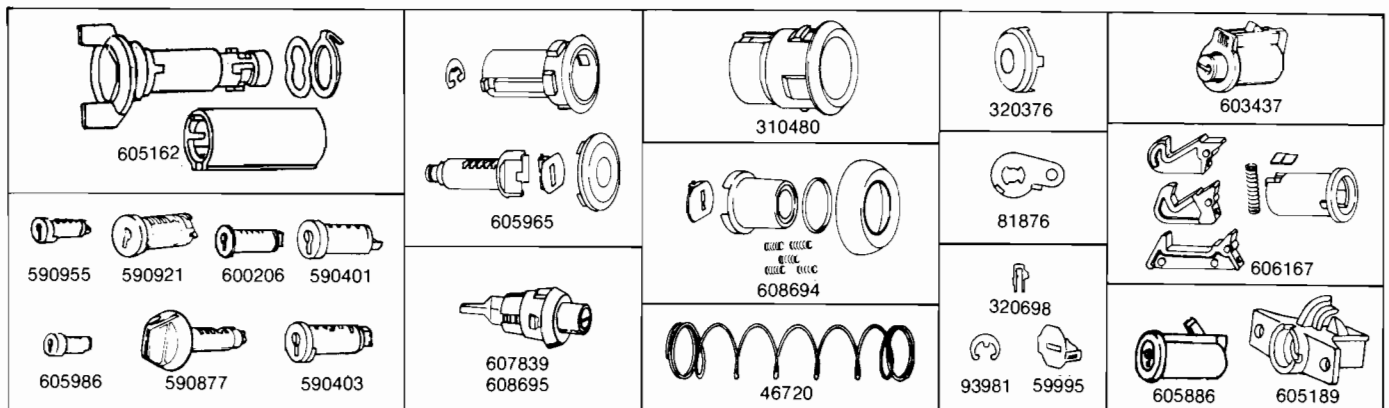

INTERNATIONAL HARVESTER

590955 605162	All Truck Scout	Ignition Lock Cyl. Uncoded Lock Assy. - Uncoded		60 60		
605965 59995 320376 81876 93981 590921 607839 608694 608695 310480 46720	W-4000 W-4000 W-4000 W-4000 W-4000 Scout & All Other Trucks Scout Scout Scout Scout Scout	Doors Lock Service Pkg. - Uncoded Unit Shutter Assy. Lock Case Cap Lock Pawl Lock Retainer Lock Cyl. Uncoded Tailgate Lock Coded Lock Service Pkg. - Repair Lock Service Pkg. - Replacement Lock Case Lock Spring	K	60 60 60 60		
603437 600206 606167 590401 605886 605986 605189 590877	Scout Scout	Glove Compartment Case & Bolt Assy. Lock Cyl. Uncoded Case & Hook Pkg. Lock Cyl. Uncoded Case & Bolt Assy. Lock Cyl. Uncoded Case & Bolt Lock Cyl. Uncoded		3 60 60 60	420402-C1	
590403		Storage Lock Lock Cyl. Uncoded		60		
320678 320687	All Models All Models	Key Blanks Key - Primary - Sq. Hd. Key - Secondary - Rd. Hd.		60 60	434921-C1 439928-C1	

Snap-In Tumblers & Many of the Items Listed Above - Same as Used for A.M.C.