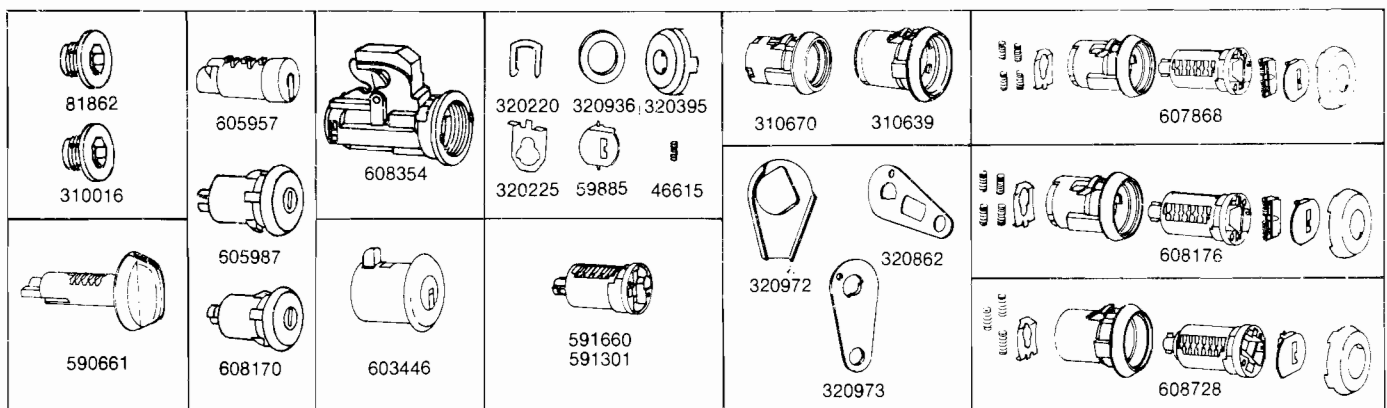

PART NO.	MODELS	TYPE	KEYS		CAR MFRS. PART NO.	CAR CODE APPLICATION
			SERIES	GRV.		
81862	1-B-F-T 2-F 3-B-C 4-B-C	Glove Compartment (Continued) Bezel w/Short Cylinder			3922831	1-2-3-4
310016	1-Y 2-B 6-C-E	Bezel w/Medium and Long Cylinder			3957093	1-2-3-4-6
590661	1-A-B 2-A-B 3-A-B 4-A-B	Stowage Lock Cyl. Uncoded - Short Lock Cyl. Coded - Univ.	LM	57-H 57-H	6259509	1-2-3-4
605957	1-Y				6259512	1
608354	1-A-B 2-A-B 3-A-B 4-A-B	Case and Rotor Safety Assy. - Do Not Substitute Case and Bolt			20194374	1-2-3-4
603446	1-Y				8869811	1
605987	1-A-B 2-A-B 3-A-B 4-A-B	Floor Compartment Lock Coded - Universal	LM	57-H	231648	1-2-3-4
320220	All B	Lock Clip			7031094	1-2-3-4
320972	All B	Lock Pawl			20001117	1-2-3-4
320936	All B	Lock Washer			20090223	1-2-3-4
608170	1-B 2-B 4-B	Tailgate Lock Coded - Less Pawl - Universal	LM	57-H 57-H	714357-H	1-2-3-4-6
591660	All B	Lock Cyl. Uncoded				1-2-3-4
591301	All B	Lock Cylinder with Unrestricted Keyway				1-2-3-4-6
310670	608170	Lock Case			3924150	1-2-3-4-6
310639	3-B	Lock Case				3
320395	All Models	Lock Case Cap			230018	1-2-3-4-6
320225	All Models	Lock Clip			7029561	1-2-3-4-6
59885	All Models	Unit Shutter			7031050	1-2-3-4-6
46615	All Models	Springs			7016678	1-2-3-4-6
608176	Same as 608170	Lock Service Package			57-H	1-2-3-4-6
608728	3-B	Lock Service Package			57-H	3
607868	608170	Lock Service Package with Unrestricted Keyway			20495091	1-2-3-4-6
320862	1-B 2-B 4-B					
320973	3-B	Lock Pawl Lock Pawl		20007897 20173285	1-2-3-4 3