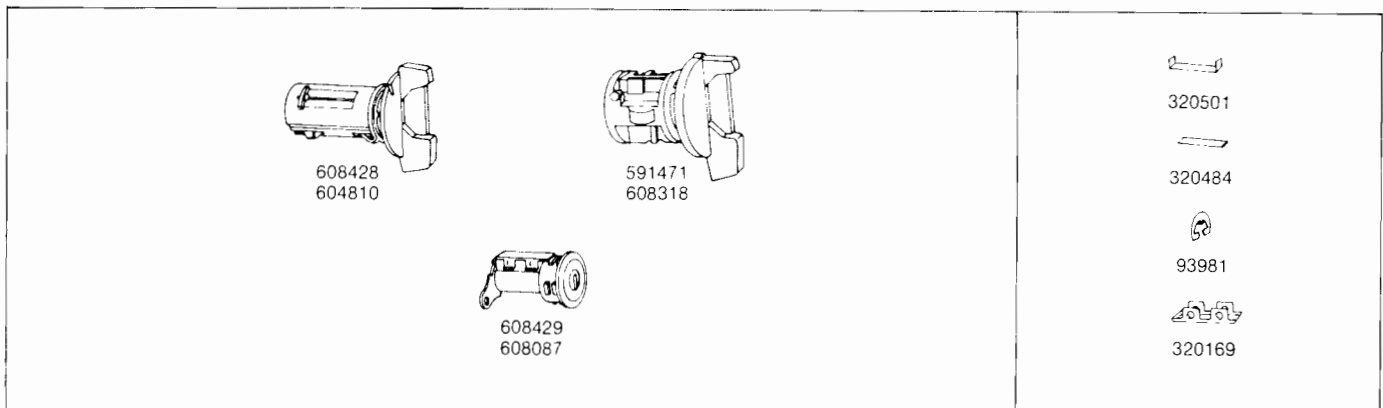

For Lock Set Requirements See Our Brochure AS-7131.

Please Advise Your Briggs & Stratton Authorized Automotive Service Distributor if You Have Lock Requirements That Are Not Covered in the Following Detail. Wherever Possible, We Will Attempt to Fill Those Needs.

PART NO.	MODELS	TYPE	KEYS		CAR MFRS. PART NO.	CAR CODE APPLICATION	
			SERIES	GRV.			
604910	B-D-E-F-G-J-P-S-T-X-Y	Primary Set w/Keys	EP	61	3548955		
608086	B-D-E-F-G-J-P-S-T-X-M-Z	Primary Set w/Keys	EP	61	4054805		
604810	B-D-E-F-G-J-P-S-T-X-Y	Ignition Lock Coded - Tilt Column	EP	61	4054878		
608318	B-D-E-F-G-J-P-S-T-X-M-Z	Lock Coded - Conventional	EP	61			
608428	604810	Lock Uncoded - Tilt Column		61			
591471	608318	Lock Uncoded - Conventional		61			
321001	604810 - 608428	Side Bar Tumbler #1					
321002	604810 - 608428	Side Bar Tumbler #2					
321003	604810 - 608428	Side Bar Tumbler #3					
321004	604810 - 608428	Side Bar Tumbler #4					
321005	604810 - 608428	Side Bar Tumbler #5					
321006	604810 - 608428	Side Bar Tumbler #6					
590091	604810 - 608428	Tumbler Spring					
320501	604810 - 608428	Tumbler Retainer					
320484	608318 - 591471	Tumbler Retainer					3454523
608087	All Models	Door Lock Coded w/Pawl - Universal - R.H & L.H.	EP	61	3730936		
608429	608087	Lock Uncoded w/Pawl - Universal - R.H. & L.H.		61			
93981	608087	E-Ring Retainer					
320169	608087	Tumbler Retainer			2765069