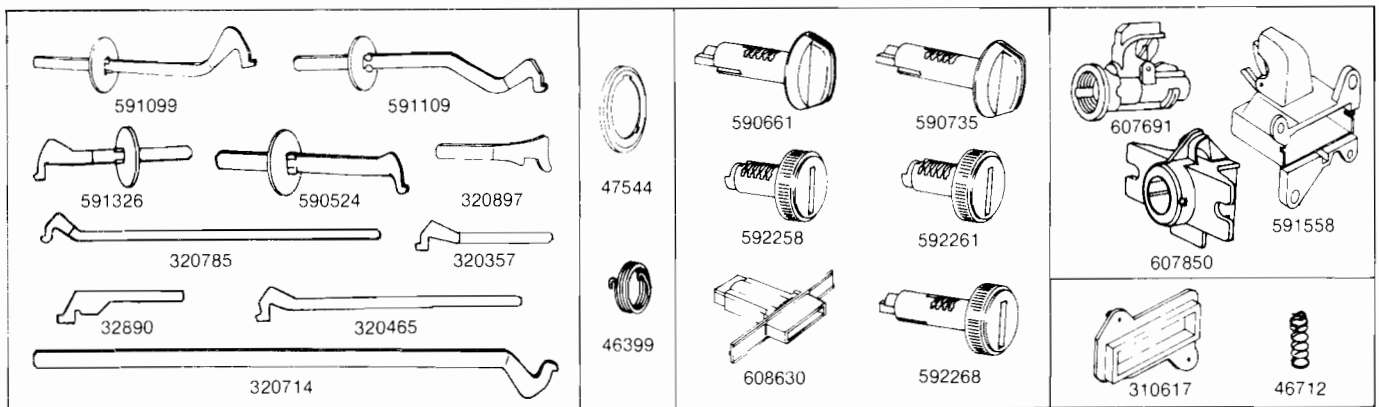

*Contents of Opt BC-3 Interornamental Instrument Panel.
Note Brochure AS-7119 for Coded Lock Glove Service Packages.