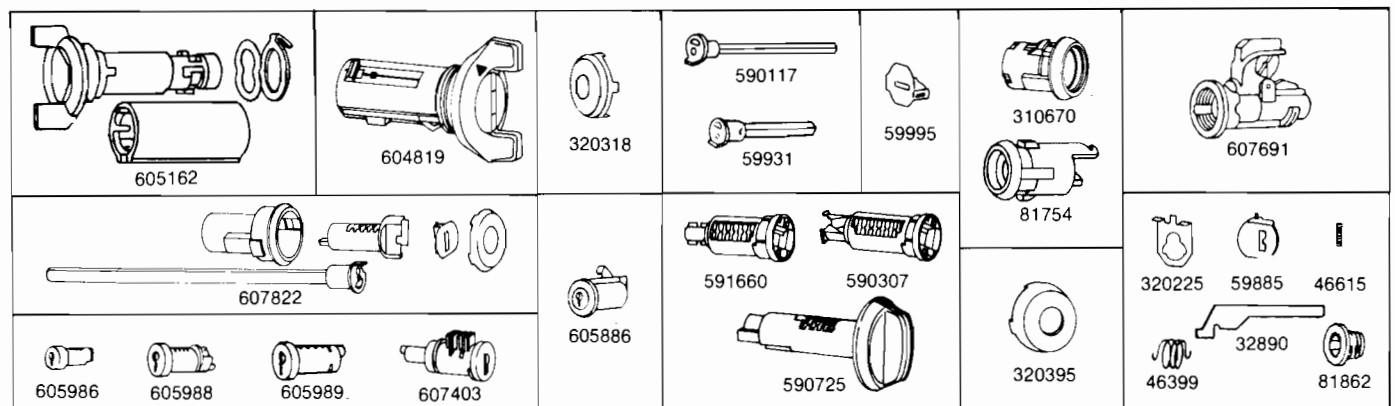

CHECKER

605162 604819	All Models All Models	Lock Assy. Pkg. - Uncoded Lock Coded - AMC	K	60 60	653301	
591660 310670 390395 320225 59885 46615	All Models All Models All Models All Models All Models All Models	Doors Lock Cyl. Uncoded Lock Case Lock Case Cap Clip Unit Shutter Assy. Springs		57		
590307 81754 320395 59885 46615 32890 46399	All Models All Models All Models All Models All Models All Models All Models	Rear Compartment Lock Cyl. Uncoded Lock Case Lock Case Cap Unit Shutter Assy. Springs Lock Shaft - Universal Lock Cyl. Return Spring		57		
590725 607691 81862	All Models All Models All Models	Glove Compartment Lock Cyl. Uncoded Case & Rotor Bezel		55	647006 646028	
320560 320653	All Models All Models	Key Blanks Square Head - Primary - AMC Round Head - Secondary - G.M.		60 55