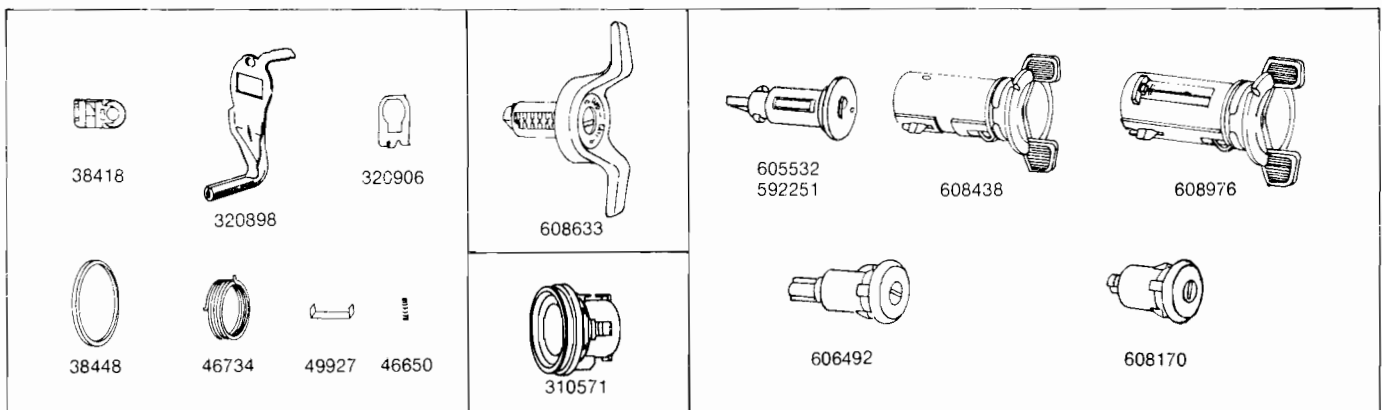

*Cadillac Coined Key Blanks Now Available Thru Your Briggs & Stratton Distributor.

GMC & CHEVROLET TRUCK

605532	Astro-Steel Tilt GP-100-200-300	Lock Cyl. Coded - Universal Lock Coded - Universal Lock Coded - 44L3 Lock Uncoded	JK	56-E	695450	1-2-3-4-6
608438	CK-100-200-300		JK	56-E	7833759	1
†608976	CO-PO 608438		LM	57-H		
592251	CO-PO 605532			57-H		
Doors						
608170	J8C-J9C000 N9E-N9F000, D9K-D96000 C5D-C6D000-C7D000 CK-100-200-300-10516 G-100-200-300	Lock Coded - Less Pawl - Universal	LM	57-H	714357	1-2-3-4-6
606492	CK-100-200 G-100-200-300	Lock Coded - Less Pawl - Rear Door - Univ.	LM	57-H	1154387	1

†See Bulletin AS-1055 - Revised 1/5/81.