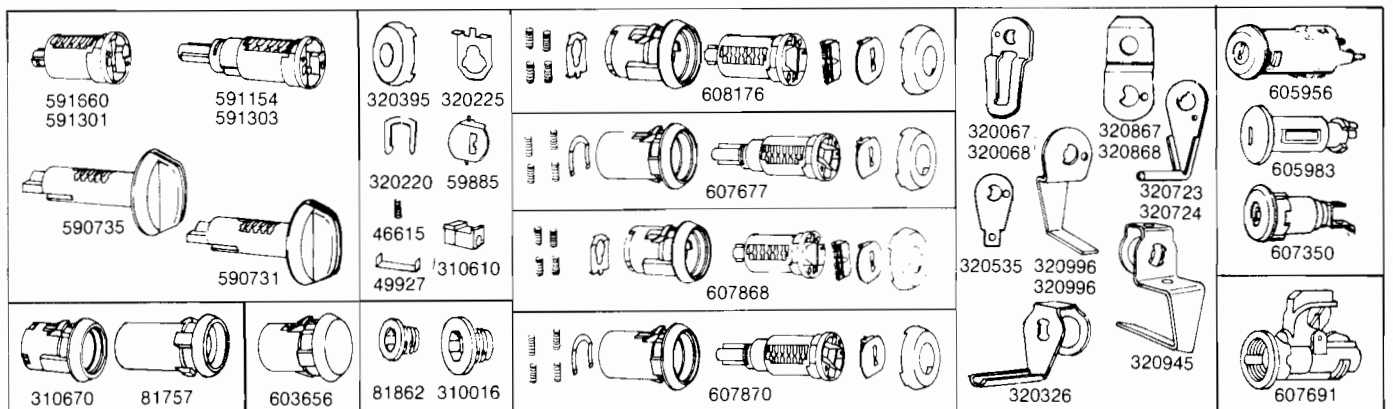

PART NO.	MODELS	TYPE	KEYS		CAR MFRS. PART NO.	CAR CODE APPLICATION
			SERIES	GRV.		
Doors (Continued)						
591660	608170	Lock Cyl. Uncoded		57-H		1-2-3-4-6
591154	606492	Lock Cyl. Uncoded		57-H		1
591301	608170	Lock Cyl. Uncoded with Unrestricted Keyway				1-2-3-4-6
591303	606492	Lock Cyl. Uncoded with Unrestricted Keyway				1-2-3-4-6
310670	608170	Lock Case			3924150	1-2-3-4-6
81757	606492	Lock Case			3918746	1
320395	All Models	Lock Case Cap			230018	1-2-3-4-6
320225	608170	Lock Clip			7029561	1-2-3-4-6
320220	606492	Lock Clip			7031094	1
59885	All Models	Unit Shutter			7031050	1-2-3-4-6
46615	All Models	Springs			7016678	1-2-3-4-6
608176	608170	Lock Service Package		57-H	1155500	1-2-3-4-6
607677	606492	Lock Service Package		57-H	9632750	1-2-3-4-6
607868	608170	Lock Service Package with Unrestricted Keyway				1-2-3-4-6
607870	606492	Lock Service Package with Unrestricted Keyway				1-2-3-4-6
320067	J8C-J9C000	Lock Pawl - R.H.			7026770	1-2-3-4
320068	Same as 320067	Lock Pawl - L.H.			7026771	1-2-3-4
320867	N9E-N9F000, D9K-D9L000	Lock Pawl - R.H.			2017165	1
320868	Same as 320867	Lock Pawl - L.H.			2017166	1
320723	C5D-C6D000, C7D000					
	CK-100-200-300-10516	Lock Pawl - R.H.			7040173	1
320724	Same as 320723	Lock Pawl - L.H.			7040174	1
320996	G-100-200-300	Lock Pawl - R.H.			14038096	1
320997	Same as 320996	Lock Pawl - L.H.			14038095	1
320535	G-100-200-300	Lock Pawl - Side Rear			3988967	1
320326	CK-100-200	Lock Pawl - Rear Door			3912425	1
320945	G-100-200-300	Lock Pawl - Rear Door			14002392	1
605956	CK-100-200-10516	Lock Coded - Electric Tailgate - Universal	LM	57-H	6259511	1
605983	CK-100-200-10516	Lock Clip Code - Manual Tailgate - Univ.	LM	57-H	338285	1
310610	605983	Lock Bolt				1
607350	GP-100-200-300	Lock Coded - Alarm - Universal	LM	57-H	374169	1
590731	G-100-200-300	Lock Cyl. Uncoded - Stowage		57-H	6259305	1-2-3-4
590735	CK-100-200-300-10516	Lock Cyl. Uncoded - Long Glove		57-H	492984	1-2-6
81862	G-100-200-300	Bezel			3922831	1-2-3-4
310016	CK-100-200-300-10516	Bezel			3957093	1-2-3-4-6
607691	G-100-200-300-CK-100-200-300-10516	Case and Rotor - Universal			555970	1-2-3-4-6
GM Side Bar Lock Parts - All Models						
590086	All Models	Tumbler #1				1-2-3-4-6
590087	All Models	Tumbler #2				1-2-3-4-6
590088	All Models	Tumbler #3				1-2-3-4-6
590089	All Models	Tumbler #4				1-2-3-4-6
590090	All Models	Tumbler #5				1-2-3-4-6
590091	All Models	Tumbler Spring				1-2-3-4-6
49927	All Models	Tumbler Retainer				1-2-3-4-6