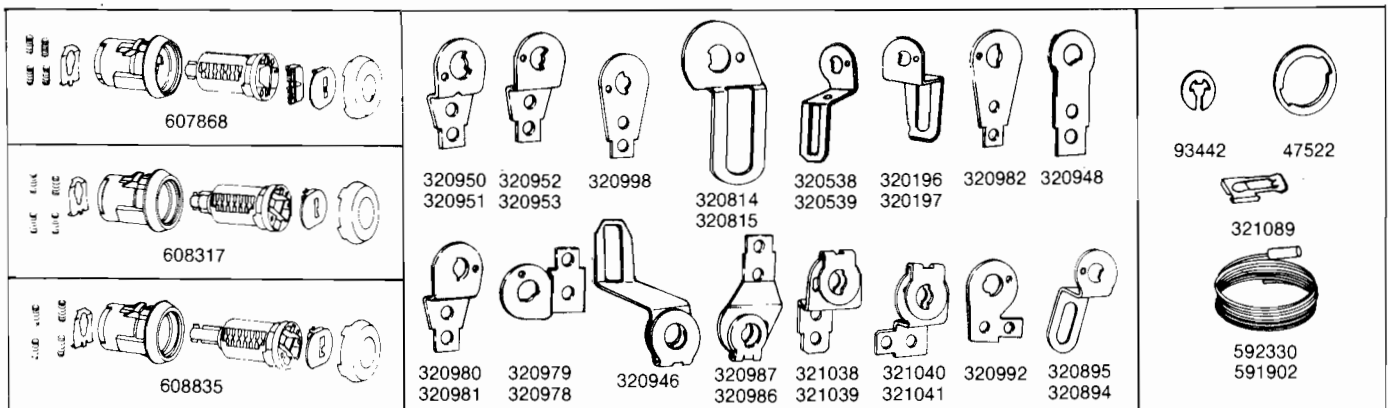

PART NO.	MODELS	TYPE	KEYS		CAR MFRS. PART NO.	CAR CODE APPLICATION
			SERIES	GRV.		
607868	608170	Lock Service Pkg. - Unrestricted Keyway				1-2-3-4-6
608317	608215	Lock Service Pkg. - Unrestricted Keyway				1-2-3-4-6
608835	608469	Lock Service Pkg. - Unrestricted Keyway				3-4-6
320950	All X - 2 DR.	Lock Pawl - R.H.			20093996	1-2-3-4
320951	Same as 320950	Lock Pawl - L.H.			20093997	1-2-3-4
320952	All X - 4 DR.	Lock Pawl - R.H.			20094915	1-2-3-4
320953	Same as 320952	Lock Pawl - L.H.			20094916	1-2-3-4
320998	1 - T - 4 DR. - Universal	Lock Pawl - R.H. & L.H.			20104773	1
320814	1 - T - 2 DR.	Lock Pawl - R.H.			1698532	1
320815	Same as 320814	Lock Pawl - L.H.			1699531	1
320538	2 - F	Lock Pawl - R.H.			545985	2-6
320539	Same as 320538	Lock Pawl - L.H.			7027225	2-6
320196	All H	Lock Pawl - R.H.			7031554	1-2-3-4-6
320197	Same as 320196	Lock Pawl - L.H.			7031555	1-2-3-4-6
320982	All A - 4 DR.					
	3 - B&C - Electric					
	4 - B&C - Electric	Lock Pawl - R.H. & L.H.			20142530	1-2-3-4-6
320948	3 - E	Lock Pawl - R.H. & L.H.			20105719	1-2-3-4
320980	1 - B					
	2 - B					
	3 - B&C Manual					
	4 - B&C Manual	Lock Pawl - R.H.			20088205	1-2-3-4-6
320981	Same as 320980	Lock Pawl - L.H.			20088206	1-2-3-4-6
320978	4 - E - Electric					
	4 - E - Electric Optic					
	6 - C&D 4DR. Manual Optic					
	6 - C-SP Electric Optic					
	6 - E-K Electric Optic					
	6 - C-2 DR. Electric	Lock Pawl - R.H.			20088114	4-6
320979	Same as 320978	Lock Pawl - L.H.			20088115	4-6
320946	1 - F	Lock Pawl - R.H.			7029178	1
320947	Same as 320946	Lock Pawl - L.H.			7029179	1
320986	All A - 2 DR.	Lock Pawl - R.H.			20188198	1-2-3-4
320987	Same as 320986	Lock Pawl - L.H.			20188199	1-2-3-4
321038	1 - A-SP					
	2 - A-SP	Lock Pawl - R.H.			20224630	1-2
321039	Same as 321039	Lock Pawl - L.H.			20224630	1-2
321040	4 - E - Manual					
	6 - E-K-C-2 DR. - Manual	Lock Pawl - R.H.			20252704	4-6
321041	Same as 321040	Lock Pawl - L.H.			20252705	4-6
320992	6 - C-D-4 DR. - Electric	Lock Pawl - R.H. & L.H.			20142531	6
320894	1 - Y	Lock Pawl - Alarm - R.H.				1
320895	Same as 320894	Lock Pawl Alarm - L.H.				1
93442	608214 - 608469	Retainer Ring All Electric			274612	3-4-6
47522	608214 - 608469	Gasket			4587931	3-4-6
321089	All Models	Spring Clip - Universal			4234830	1-2-3-4-6
592330	6 - C-D	Fiber Optic Wire			20263348	6
591902	3 - B-C-E					
	4 - B-C-E					
	6 - E-K	Fiber Optic Wire			20148156	3-4-6