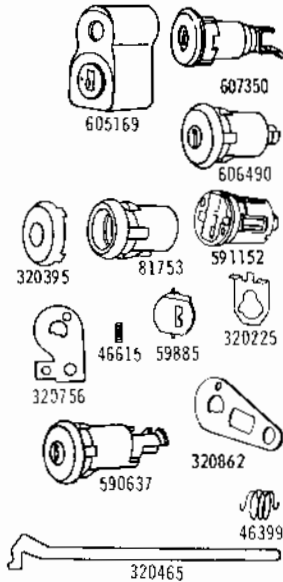

1977 LOCKS

PART NO	MODELS	TYPE	KEYS SERIES	GRV	CAR MFRS PART NO	CAR CODE APPLICATION

GENERAL MOTORS (Continued)

607350	Chev. Y	Alarm Lock	U-S	57	3986860	1
605169	Chev. Y	Wheel Lock Tire Lock Coded - Universal	U-S	57	3912416	1
606490	Chev. B-H Pontiac B-H Olds B Buick B	Tailgate				
591152	606490	Lock Coded Less Pawl - Universal	U-S	57	714357	1-2-3-4-6
81753	606490	Lock Cyl. Uncoded		57	3924150	1-2-3-4-6
320395	606490	Lock Case			3924150	1-2-3-4-6
320395	606490	Lock Case Cap			230018	1-2-3-4-6
320225	606490	Lock Clip			7029561	1-2-3-4-6
59885	606490	Unit Shutter Assy.			7031050	1-2-3-4-6
46615	606490	Springs			7016678	1-2-3-4-6
320756	Chev. H Pontiac H	Lock Pawl			9667000	1-2
320862	All B	Lock Pawl			20007897	1-2-3-4
*590637	All A	Lock Coded Less Shaft & Cyl. Return Spring - Universal	U-S	57	3990959	1-2-3-4
320465	590637	Lock Shaft			8732480	1-2-3-4
46399	590637	Lock Cyl. Return Spring			7001087	1-2-3-4-6
* Service with Complete Assy. Only						
320404	All Models	Key Blanks			7025014	1-2-3-4-6
320405	All Models	Key Blank - Sq. Head Key Blank - Rd. Head			7025019	1-2-3-4-6