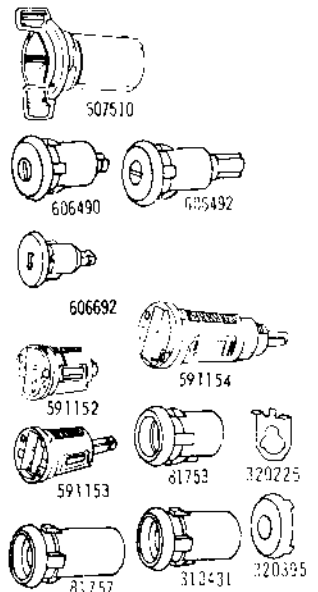

GENERAL MOTORS BODY STYLE DETAIL

	CHEVROLET	BUICK	OLDSMOBILE	PONTIAC	CADILLAC
A	El Camino	Century	Cutlass	LeMans	
A	Malibu	Regal			
A	GMC Sprint - Classic				
A-SP	Monte-Carlo			Grand Prix	
B	Impala	LaSabre	Delta 88 & Royale	Catalina	
B	Caprice	Estate Wagon	Custom Cruiser	Bonneville	
B				Laurentian (Canadian)	
B				Parisianna (Canadian)	
H					
C		Electra	98		Deville
C-SP					Fleetwood
D					Fleetwood "75"
E		Riviera	Toronado		Eldorado
F	Camaro			Firebird	
H	Vega			Astre - Sunbird	
H-SP	Monza	Skyhawk	Starfire		
K					Seville
T	Chevette				
X	Nova	Skylark	Omega	Ventura	
Y	Corvette				

607510	All Models	Ignition Lock Coded	N-P	56	20024673	1-2-3-4-6
606490	Chev. A-B-H-T-X-Y Pontiac A-B-F-H-X Olds A-B & C-E-H-X Buick A-B & C-H-X Cad. E-K-C & D	Doors				
606492	Chev. F	Lock Coded Less Pawl - Universal	H-S	57	714357	1-2-3-4-6
606692	Buick Bz Elect. Cad. C & D-E-K Elect.	Lock Coded Less Pawl - Universal	U-S	57		1-7-6
591152	606490	Lock Coded Less Pawl - Universal	U-S	57		3-4-6
591154	606492	Lock Cyl. Uncoded		57		1-2-3-4-6
591153	606692	Lock Cyl. Uncoded		57		1-2-6
81753	606490	Lock Case			3924150	3-4-6
81757	606492	Lock Case			3918746	1-2-3-4-6
310431	606692	Lock Case				1
320395	All Models	Lock Case Cap			230018	3-4-6
320225	606490 - 606692	Clip			7029561	1-2-3-4-6