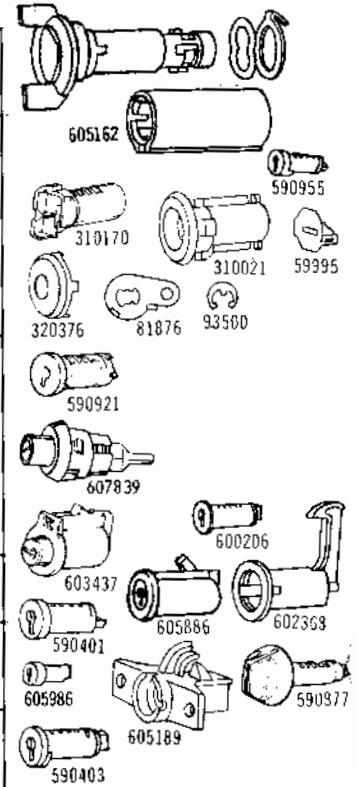

INTERNATIONAL HARVESTER

590955 605162	All Truck Scout	Ignition Lock Cyl. Uncoded Lock Assy. - Uncoded			60 60	
310170 310021 59995 320376 81876 93500 590921 607839	W-4000 W-4000 W-4000 W-4000 W-4000 W-4000 Scout & All Other Trucks Scout	Doors Lock Cyl. Uncoded Lock Case Unit Shutter Assy. Lock Case Cap Lock Pawl Lock Retainer Lock Cyl. Uncoded Tailgate Lock Coded			60 60 60 60	
603437 600206 602368 590401 605886 605986 605189 590877	Scout Scout	Glove Compartment Case & Bolt Assy. Lock Cyl. Uncoded Case & Bolt Assy. Lock Cyl. Uncoded Case & Bolt Assy. Lock Cyl. Uncoded Case & Bolt Lock Cyl. Uncoded			3 60 60 60	420402-C1
590403		Storage Lock Lock Cyl. Uncoded			60	
320678 320687	All Models All Models	Key Blanks Key - Primary - Sq. Hd. Key - Secondary - Rd. Hd.			60 60	434921-C1 439928-C1
		Snap-In Tumblers & Many of the Items Listed Above - Same as Used for A. M. C.