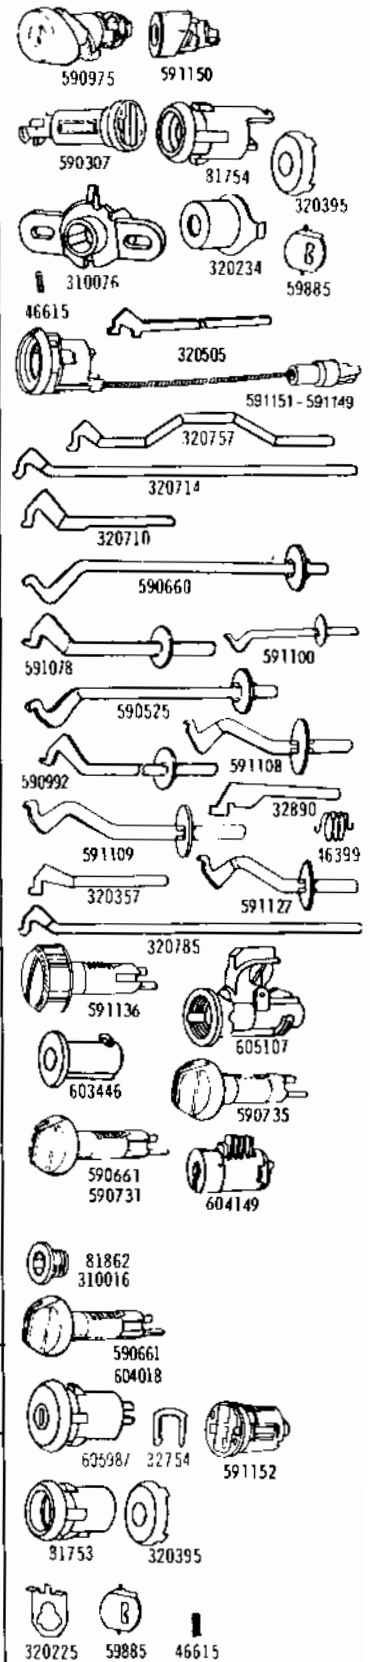

*590975	Chev. Hsp-Hr Olds H Buick H	Rear Compartment (Continued) Lock Coded Less Shaft & Cyl. Return Spring - Universal	U-S	57	9632736	1-3-4
*591150	Chev. T	Lock Coded Less Shaft & Cyl. Return Spring - Universal	U-S	57	9632752	1
590307	605533-591149	Lock Cyl. - Uncoded		57	7015899	1-2-3-4-6
81754	605533-591149	Lock Case			7026218	1-2-3-4-6
310076	605534	Lock Case			230018	1-2
320395	605533-591149	Lock Case Cap			9786897	1-2-3-4-6
320234	605534	Lock Case Cap			7031050	1-2
59885	605533-34-591149	Unit Shutter Assy.			7016678	1-2-3-4-6
46615	605533-34-591149	Springs			9632753	3-6
591151	591149	Lock Case & Switch Assy.			4539442	1-2-3-4
320505	All X	Lock Shaft - Universal				
320714	Chev. A-Hsp-Hm Buick AJ-57 Pontiac Hm	Lock Shaft - Universal			9614429	1-2-3-4
320757	Pontiac A-A-sp	Lock Shaft - Universal			9670365	2
320710	Buick A-D-A-H AJ-29	Lock Shaft - Universal			9877518	1-4
590660	Cadillac E & E Elect.	Lock Shaft & Washer - Universal			9618077	6
591078	Olds Ag-AJ-Am	Lock Shaft & Washer - Universal			1743926	3
590525	Olds E	Lock Shaft & Washer - Universal			9851764	3-6
590992	Cadillac K & K Elect.	Lock Shaft & Washer - Universal			1704925	6
591100	Chev. B Cadillac C & D & Cadillac C & D Elect.	Lock Shaft & Washer			20008880	1-6
591109	Buick B & C	Lock Shaft & Washer			20023789	4
591168	Olds B & C	Lock Shaft & Washer			20023788	3
591127	Pontiac B	Lock Shaft & Washer			20025774	2
32890	Chev. H-F	Lock Shaft - Universal			3788294	1-2
320785	Chev. Hsp-Hr Olds H Buick H	Lock Shaft			1650160	1-3-4
320357	Chev. T	Lock Shaft - Universal			9714052	1-2-3-4
320395	All Models	Lock Case Cap			230018	1-2-3-4-6
46399	All Models	Spring			7001087	1-2-3-4-6
591149	Olds B C-F Elect. Cadillac C-D-E-K Elect	Lock Coded - w/Sw Lock Coded w/Sw.				
* Service with Complete Assy. Only						
591136	Buick A-B-C-H	Glove Compartment Lock Cyl. Uncoded - Medium		57	9632754	4
590661	Chev. A-B-F-T Pontiac F	Lock Cyl. Uncoded - Medium		57	6259509	1-2-3
590731	Olds A-B-C-E-H	Lock Cyl. Uncoded - Short - Universal		57	6259305	1-2-3-4
590735	All X Pontiac A-B-H Cadillac All	Lock Cyl. Uncoded - Long Case & Rotor - Universal		57	492984	2-6
605107	All Models (except Y)	Lock Cyl. Uncoded		57	3991767	1-2-3-4-6
604149	Chev. Y	Case & Bolt			8723333	1-2
603446	Chev. Y	Bezel w/Short Cyl.			8869811	1-2-3
81862	All X				3922831	1-2-3-4
310016	Chev. A-B-F-T Pontiac A-B-H-F Olds A-B-C-E-H Buick A-B-C-H Cadillac All	Bezel w/Medium & Long Cyl.			3957093	1-2-3-4-6
590661	All B	Console Lock Cyl. Uncoded		57	6259509	1-2-3-4
604018	Same as 590661	Case & Bolt			3934137	1-2-3-4
605987	Chev. B Pontiac B Olds A-B Buick B	Floor Compartment Lock Coded - Universal	U-S	57	231648	1-2-3-4
32754	605987	Lock Clip			7011819*	1-2-3-4
591152	Cadillac D	Lock Cyl. Uncoded		57	3924150	1-2-3-4-6
81753	Cadillac D	Lock Case			230018	1-2-3-4-6
320395	Cadillac D	Lock Case Cap			7029561	1-2-3-4-6
320225	Cadillac D	Lock Clip			7031050	1-2-3-4-6
59885	Cadillac D	Unit Shutter Assy.			7016678	1-2-3-4-6
46615	Cadillac D	Springs