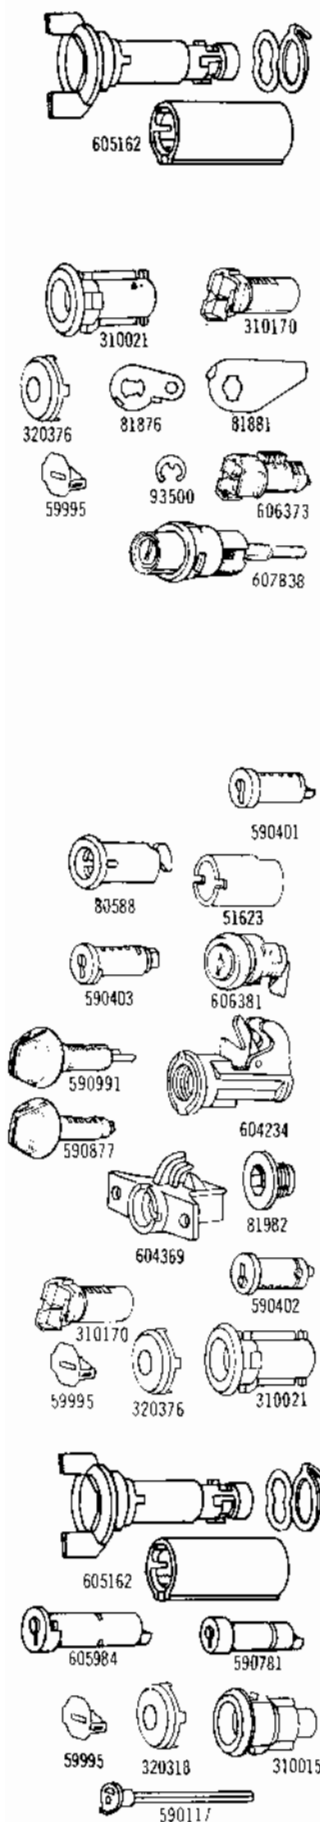

AMERICAN MOTORS—JEEP

605162	J-Line (LHD)	Ignition Steering Column Lock Cyl. Uncoded & Sleeve w/Washers		60	8120081
605984	J-Line Universal	Lock Cyl. - Uncoded		60	8122919
590781 310015 320318 59995 590117	All Models All Models All Models All Models All Models	Doors Lock Cyl. Uncoded Lock Case Lock Case Cap Unit Shutter Assy. Adaptor & Shaft Assy.		60	4484241