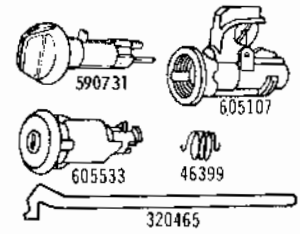

1977 LOCKS

PART NO	MODELS	TYPE	KEYS SERIES	GRV.	CAR MFRS PART NO	CAR CODE APPLICATION

G.M.C. & CHEVROLET TRUCKS (Continued)

590731 605107 605533	H-7000-9000 H-7000-9000 Battery & Tool Box	Doors (Continued) Lock Cyl. Uncoded - Short - Univ. Case & Rotor - Universal Lock Coded Less Shaft & Cyl. Return Spring - Universal			6259305 3991767	1-2-3-4 1-2-3-4-6
320465 46399	605533 605533	Lock Shaft - Universal Lock Cyl. Return Spring	U-S		231481 8732480 7061087	1-2-3-4-6 1-2-3-4 1-2-3-4-6