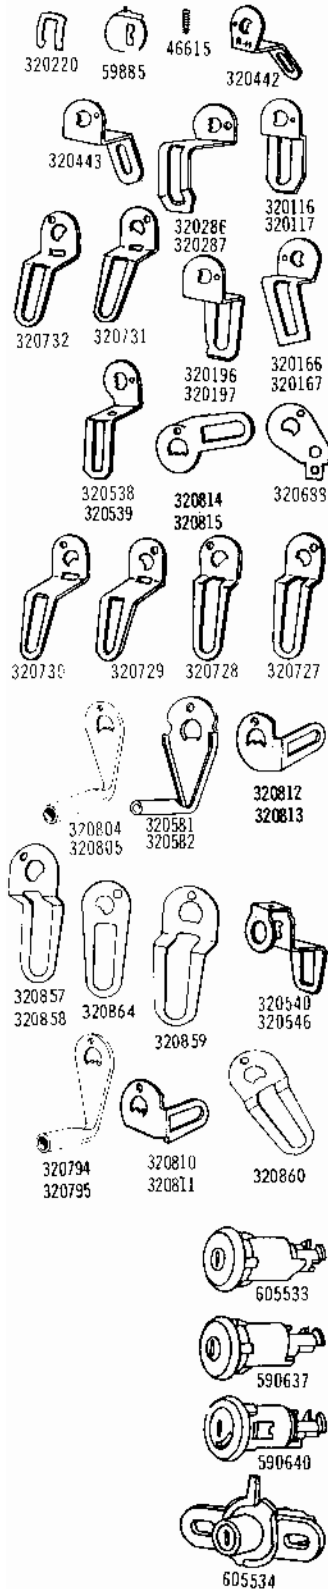

1977 LOCKS

PART NO	MODELS	TYPE	KEYS SERIES	GRV	CAR MFRS. PART NO.	CAR CODE APPLICATION

GENERAL MOTORS (Continued)

PART NO	MODELS	TYPE	KEYS SERIES	GRV	CAR MFRS. PART NO.	CAR CODE APPLICATION
Doors (Continued)						
320220	606492	Clip			7031094	1
59885	All Models	Unit Shutter Assy.			7031050	1-2-3-4-6
46615	All Models	Springs			7016678	1-2-3-4-6
320442	Chev. Y	Lock Pawl - R. H.			3961314	1
320443	Chev. Y	Lock Pawl - L. H.			3961313	1
320286	All X - 2 Door	Lock Pawl - R. H.			7033393	1-2-3-4-6
320287	Same as 320286	Lock Pawl - L. H.			7033394	1-2-3-4-6
320116	All X - 4 Door	Lock Pawl - R. H.			7029380	1-2-3-4
320117	Same as 320116	Lock Pawl - L. H.			7029381	1-2-3-4
320166	Chev. H					
	Pontiac H	Lock Pawl - R. H.			7029765	1-2-3-4-6
320167	Same as 320166	Lock Pawl - L. H.			7029766	1-2-3-4-6
320196	All H	Lock Pawl - R. H.			7031554	1-2-3-4
320197	Same as 320196	Lock Pawl - L. H.			7031555	1-2-3-4
320688	Chev. A					
	Buick A	Lock Pawl - R. H. & L. H.			9612832	1-4
	Chev. A					
320731	Pontiac A					
	Olds A	Lock Pawl - R. H.			9628063	1-2-3-4
320732	Same as 320731	Lock Pawl - L. H.			9628064	1-2-3-4
320814	Chev. T	Lock Pawl - R. H.			1698532	1
320815	Chev. T	Lock Pawl - L. H.			1698531	1
320538	Pontiac F	Lock Pawl - R. H.			545985	2-6
320539	Pontiac F	Lock Pawl - L. H.			545986	2-6
320727	Pontiac A					
	Olds A					
	Buick A	Lock Pawl - R. H.			9871760	2-3-4
320728	Same as 320727	Lock Pawl - L. H.			9871761	2-3-4
320729	Pontiac A	Lock Pawl - R. H.			9871758	2-3
320730	Pontiac A	Lock Pawl - L. H.			9871759	2-3
320804	Olds E	Lock Pawl - R. H.			1673748	3-6
320805	Olds E	Lock Pawl - L. H.			1673749	3-6
320581	Cadillac E	Lock Pawl - R. H.			9837208	3-4
320582	Cadillac E	Lock Pawl - L. H.			9837209	3-4
320812	Cadillac K	Lock Pawl - R. H.			1695548	6
320813	Cadillac K	Lock Pawl - L. H.			1695549	6
320857	Chev. B					
	Pontiac B					
	Olds B & C					
	Buick B & C	Lock Pawl - R. H.			20006326	1-2-3-4
320858	Same as 320857	Lock Pawl - L. H.			20006327	1-2-3-4
*320864	Olds B & C					
	Buick B & C-Bz	Lock Pawl - R. H. & L. H. Elect.			20006330	3-4
320859	Cadillac C & D	Lock Pawl - R. H. & L. H.			20006328	6
320540	Chev. F	Lock Pawl - R. H.			3990962	1-2-6
320546	Chev. F	Lock Pawl - L. H.			3990963	1-2-6
320794	Cadillac E	Lock Pawl - R. H. Elect.			1673738	6
320795	Cadillac E	Lock Pawl - L. H. Elect.			1673739	6
320810	Cadillac K	Lock Pawl - R. H. Elect.			1695546	6
320811	Cadillac K	Lock Pawl - L. H. Elect.			1695547	6
320860	Cadillac C & D	Lock Pawl - R. H. & L. H. Elect.			20006329	6
* Combined for new lock out system - Buick Bz & C						
Rear Compartment						
605533	Chev. A-B-X Pontiac A-B-X Olds A-B & C-E-X Buick AD-AH AJ-57 B & C-X Cadillac C & D-E-K	Lock Coded Less Shaft & Cyl. Return Spring - Universal	U-S	57	231481	1-2-3-4-6
*590637	Chev. H-Hsp-Hm Pontiac F-H	Lock Coded Less Shaft & Cyl. Return Spring - Universal	U-S	57	3990959	1-2-3-4
*590640	Pontiac A-sp Buick AJ-29	Lock Coded Less Shaft & Cyl. Return Spring - Universal	U-S	57	231374	2-3-4
605534	Chev. F	Lock Coded Less Shaft & Cyl. Return Spring - Universal	U-S	57		1-2