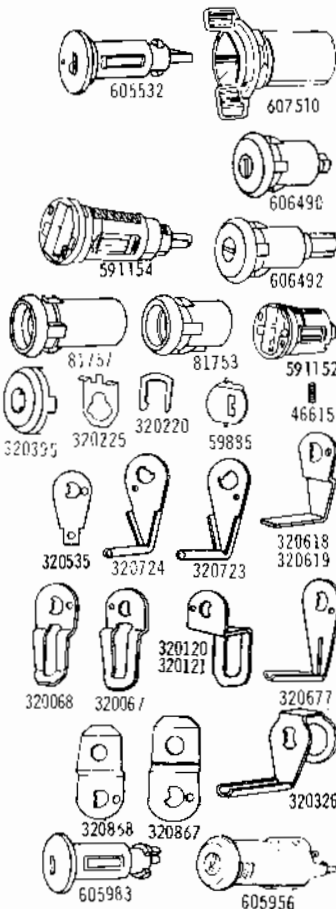

G.M.C. & CHEVROLET TRUCKS

605532	G-P-200-200-300 Astro Steel-Tilt	Ignition				
607510	C-K-100-200-300 Motor Home	Lock Cyl. Coded - Universal Lock Coded	N-P N-P	56 56	695450 20024673	1 1-2-3-4-6
606490	G-100-200-300 C-50-60-65-C-K C Steel-Tilt	Doors				
606492	9502 H-7000-9000 NA-MA-9502	Lock Coded Less Pawl - Universal	U-S	57	714357	1-2-3-4-6
591152	C-K-100-200	Lock Coded Less Pawl - Universal	U-S	57	1154387	1-2-6
591154	606490	Lock Cyl. Uncoded		57		1-2-3-4-6
81753	606492	Lock Cyl. Uncoded		57		1-2-6
320395	606490	Lock Case			3924150	1-2-3-4-6
320225	606492	Lock Case			3918746	1-2-6
320220	606490-606492	Lock Case Cap			230018	1-2-3-4-6
59885	606490	Lock Clip			7029561	1-2-3-4-6
46615	606492	Lock Clip			7031094	1-2-6
320618	606490-606492	Unit Shutter Assy.			7031050	1-2-3-4-6
320619	606490-606492	Springs			7016678	1-2-3-4-6
320723	G-100-200-300	Lock Pawl - R. H. - Universal			3997478	1
320724	G-100-200-300	Lock Pawl - L. H. - Universal			3997477	1
320535	C-50-60-65-C-K	Lock Pawl - R. H.			7040173	1
320724	C-50-60-65-C-K	Lock Pawl - L. H.			7040174	1
320677	C	Lock Pawl - Side Rear Door			3988967	1
320120	C	Lock Pawl - Rear Door			6263131	1
320120	Steel-Tilt	Lock Pawl - R. H.			7029382	1-2-3-4-6
320121	Steel-Tilt	Lock Pawl - L. H.			7029383	1-2-3-4-6
320067	9502-H-7000-9000	Lock Pawl - R. H.			7026770	1-2-3-4
320068	9502-H-7000-9000	Lock Pawl - L. H.			7026771	1-2-3-4
320326	C-K-100-200	Lock Pawl - Rear Door			3912425	1
320867	NA-MA-9502	Lock Pawl - R. H.				
320868	NA-MA-9502	Lock Pawl - L. H.				
320395	All Doors	Lock Case Cap			320018	1-2-3-4-6
605956	C-K-100-200	Lock Coded - Elect. Tailgate - Univ.	U-S	57	6259511	
605983	C-K-100-200-10516	Lock Coded - Manual Tailgate - Univ.	U-S	57	338285