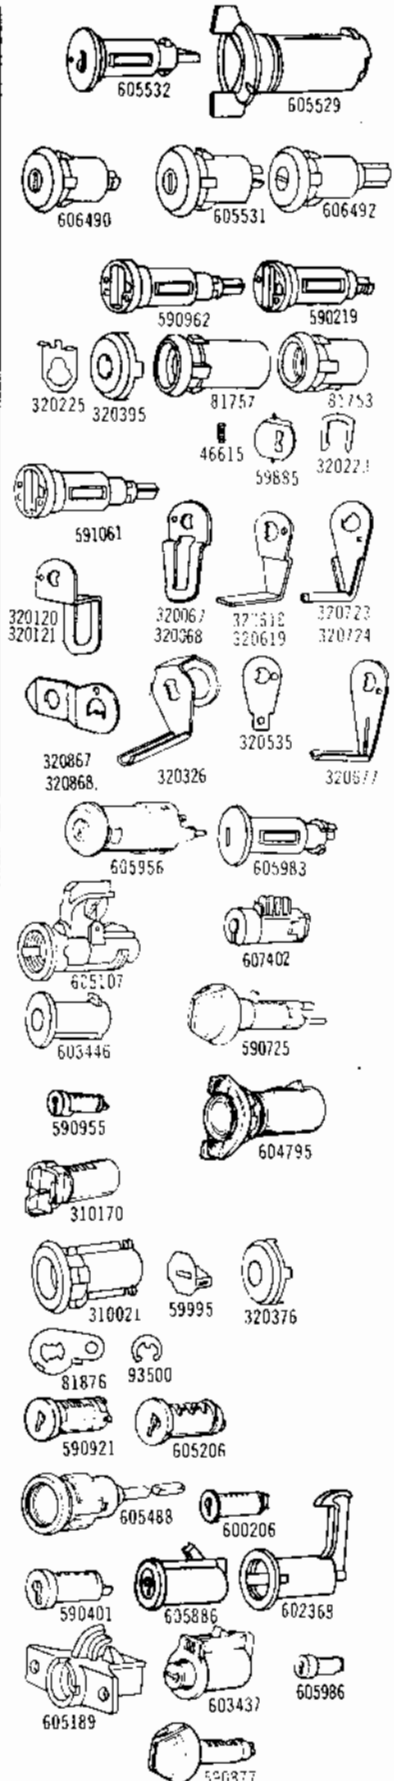

605529	C-K-100-200-300	Ignition Lock Coded - Universal	C-D	55	345083	1-2-3-4-6
605532	All Models G-P-100-200-300	Lock Cyl. Coded - Universal	C-D	55	695450	1
606490	9502	Doors Lock Coded Less Pawl - Universal	C-D	55	714357	1-2-3-4-6
606492	C-K-100-200	Lock Coded Less Pawl - Universal	C-D	55		1-2-6
605531	C-300	Lock Coded - Universal	C-D	55	3987265	1-4
590219	606490	Lock Cyl. Uncoded	C-D	55		1-2-3-4-6
591061	C-K-100-200	Lock Cyl. Uncoded	C-D	55		1-2-6
81753	606490	Lock Case			3924150	1-2-3-4-6
81757	C-K-100-200	Lock Case			3918746	1-2-6
320395	606490 C-K-100-200	Lock Case Cap			230018	1-2-3-4-6
320225	606490	Lock Clip			7029561	1-2-3-4-6
320220	C-K-100-200	Lock Clip			7031094	1-2-6
59885	606490 C-K-100-200	Unit Shutter			7031050	1-2-3-4-6
46615	606490 C-K-100-200	Unit Shutter Assy. Spring			7016678	1-2-3-4-6
320723	C-K-100-200-300	Lock Pawl - R. H.			7040173	1
320724	C-K-100-200-300	Lock Pawl - L. H.			7040174	1
320067	9502-1-7000-9000	Lock Pawl - R. H.			7026770	1-2-3-4
320068	9502-1-7000-9000	Lock Pawl - L. H.			7026771	1-2-3-4
320120	Steel-Tilt	Lock Pawl - R. H.			7029382	1-2-3-4-6
320121	Steel-Tilt	Lock Pawl - L. H.			7029383	1-2-3-4-6
320618	G-100-200-300	Lock Pawl - Universal - R. H.			3997478	1
320867		Lock Pawl - R. H.				
320868		Lock Pawl - L. H.				
320619	G-100-200-300	Lock Pawl - Universal - L. H.			3997477	1
320535	G-100-200-300	Lock Pawl - Side Door			3988967	1
320677		Lock Pawl - Rear Door			6263131	1
320326	C-K-100-200	Lock Pawl - Rear Door			3912425	1
320395	All Doors	Lock Case Cap			230018	1-2-3-4-6
605956	C-K-100-200	Glove & Tailgate Lock Coded - Elect. Tailgate - Univ.	C-D	55	6259511	
605983	C-K-100-200	Lock Coded - Manual Tailgate - Univ.	C-D	55	338285	
605107	I-7000-9000 H-7000-9000	Case & Rotor - Universal			3991767	1-2-3-4-6
607402		Lock Cyl. Uncoded	C-D	55	1154261	1-2
603446		Case & Bolt Assy.			8869811	1-2-3
590725	1-7000-9000 H-7000-9000	Lock Cyl. Uncoded - Short - Univ.	C-D	55	347101	1-2-3-4

INTERNATIONAL HARVESTER

590955	All Truck	Ignition Lock Cyl. Uncoded		60		
604795	Travel-All - Scout	Lock Coded - Universal	K	60	412530-C91	
310170	W-4000	Doors Lock Cyl. Uncoded		60		
310021	W-4000	Lock Case				
59995	W-4000	Unit Shutter Assy.				
320376	W-4000	Lock Case Cap				
81876	W-4000	Lock Pawl				
93500	W-4000	Lock Retainer				
590921	Travel-All & Scout & All Other Trucks	Lock Cyl. Uncoded		60		
605206	Travel-All & Scout	Lock Cyl. Coded - Universal Tailgate		60	426615-C91 286583-C92	
605488	Travel-All & Scout	Case & Shaft - Universal				
603437		Glove Compartment Case & Bolt Assy.		3		
600206		Lock Cyl. Uncoded		60		
602368		Case & Bolt Assy.		60		
590401		Lock Cyl. Uncoded		60		
605886		Case & Bolt Assy.		60		
605986		Lock Cyl. Uncoded		60		
605189	Scout	Case & Bolt		60	420402-C1	
590877	Scout	Lock Cyl. Uncoded		60