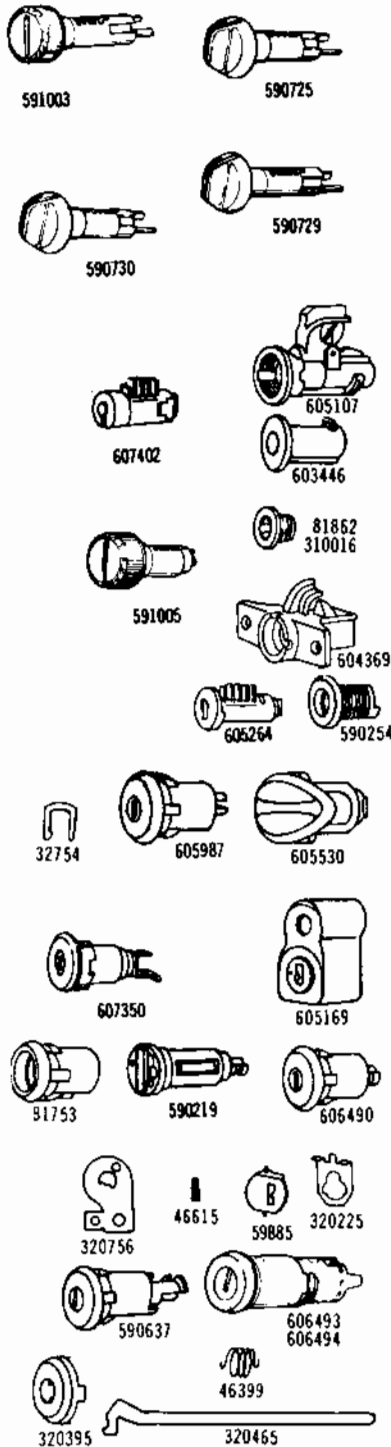

1976 LOCKS

PART NO. MODELS TYPE KEYS SERIES GRV CAR MFRS PART NO. CAR CODE APPLICATION

GENERAL MOTORS (Continued)

591003 590725	Buick A-B-C-E Chev. B-X Olds X Pontiac X	Glove Compartment Lock Cyl. Uncoded - Medium		55	9632745	4
590730	Buick X Chev. A-F-T Olds A-B-C-E Pontiac F	Lock Cyl. Uncoded - Short		55	347101	1-2-3-4
590729	Pontiac A-Asp-B Cadillac C-D-E-K	Lock Cyl. Uncoded - Long		55	9632746	2-6
607402 605107 81862	Chev. Y All Models Chev. B-X Pontiac X Olds X Buick X	Lock Cyl. Uncoded - Universal Case & Rotor - Universal		55	1154261 3991767	1-2 1-2-3-4-6
310016	Buick A-B-C-E Chev. A-F-T Pontiac FA-Asp-B Olds A-B-C-E Cadillac C-D-E-K Chev. Y	Bezel - w/Short Cyl.			3922831	1-2-3-4
603446		Bezel - w/Medium & Long Cyl. Case & Bolt			3957093 8869811	1-2-3-4 1-2-3
591005 604369 605264	Buick ex-39 Buick ex-39 Buick C Cadillac C-B Cadillac C & B	Console Lock Cyl. Uncoded Case & Bolt		55	9632747 1248201	4 4-6
590254		Lock Cyl. Uncoded Threaded Case		55	9882887 9796437	4-6 1-2-3-4-6
605530	Buick B Olds B	Floor Compartment Lock Coded - Universal	C-D	55	6258011	1-2-3-4
605987 32754	Buick A Olds A Buick A-B Olds A-B	Lock Coded - Universal Lock Clip	C-D	55	231648 7011819	2-3-4 1-2-3-4
607350	Chev. Y	Alarm Lock Lock Coded - Universal	C-D	55	3986860	1
605169	Chev. Y	Tire Lock Lock Coded - Universal	C-D	55	3912416	1
606490 590219 81753 320395 320225 59885 46615 320756 606493	Chev. H 606490 606490 606490 606490 606490 606490 606490 606490 606490 Chev. B Buick B Olds B Pontiac B Same as 606493	Tailgate Lock Coded Less Pawl - Universal Lock Cyl. Uncoded Lock Case Lock Case Cap Lock Clip Unit Shutter Spring Lock Pawl	C-D C-D	55 55	714357 3924150 230018 7029561 7031050 7016678 9667000	1-2-3-4-6 1-2-3-4-6 1-2-3-4-6 1-2-3-4-6 1-2-3-4-6 1-2-3-4-6 1-2-3-4-6 1
606494 *590637	Chev. B Buick B Olds B Pontiac B Chev. A Buick A Olds A Pontiac A	Lock Coded - Universal Elect. Lock Coded - Universal Elect.	C-D C-D	55 55	345181 345182	1-2-3-4 1-2-3-4
320465 46399	590637 590637	Lock Coded Less Shaft & Cyl. Return Spring - Universal Lock Shaft - Universal Lock Cyl. Return Spring	C-D	55	3990959 8732480 7001087	1-2-3-4 1-2-3-4 1-2-3-4-6
		* Service with Complete Assy. Only				
320652 320653	All Models All Models	Key Blanks Key Blank - Sq. Head Key Blank - Rd. Head		54 55	7024229 7024235	1-2-3-4-6 1-2-3-4-6