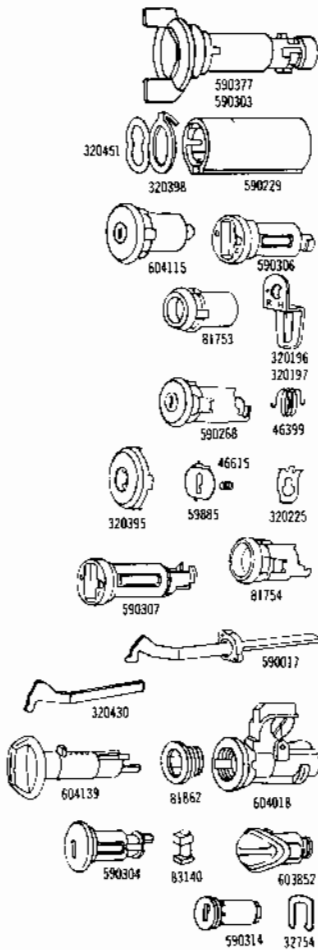

CHEVROLET

590377 590303 320451 320398 590279	All Models All Models All Models All Models All Models	Ignition Lk. Cyl. Coded Lk. Cyl. Uncoded Lk. Sleeve Lk. Ring Lk. Anti-Rattle Washer	J-K	56 56	7025216 7024624 7024780 7025198	5-1-3-9 5-1-3-9 5-1-2-3-9 5-1-2-3-9 5-1-2-3-9
604115 590306 81753 320395 59885 320225 46615 320196 320197 320196 All Models 590268 46399	All Models All Models All Models All Models All Models All Models All Models All Models All Models All Models All Models All Models	Doors Lk. Coded Less Pawl Lk. Cyl. Uncoded Lk. Case Lk. Case Cap Unit Shutter Assy. Clip Springs Lk. Pawl R. H. Lk. Pawl L. H.	J-K	56 56	7025219 3924150 230018 7031050 7029561 7016678 7031354 7031555	5-1-2-3 5-1-2-3 5-1-2-3-9 5-1-2-3-9 5-1-2-3-9 5-1-2-3-9 5-1-2 5-1-2
590268 590307 81754 320395 59885 46615 320430 46399 590017	All Models All Models All Models All Models All Models All Models All Models All Models All Models	Rear Compartment Lk. Coded Less Shaft & Cyl. Return Spring Lk. Cyl. Uncoded Lk. Case Lk. Case Cap Unit Shutter Assy. Springs Lk. Shaft - Universal Lk. Shaft Spring Flexible Coupled Shaft Assy.	L-M	57 57	7015899 230018 7031050 7016678 9719105 7001087 7581070	5-1-2-3 5-1-2-3 5-1-2-3 5-1-2-3 5-1-2-3 5-1-2-3-9 5
604139 604018 81862	All Models All Models All Models	Glove Compartment Lk. Cyl. Uncoded Case & Rotor Bezel		57	8717640 3934137 3922831	5 5 5-1
604145 590314 32754	All Models All Models All Models	Station Wagons - Floor Compt. Lk. Coded Lk. Cyl. Uncoded Lk. Clip	L-M	57 57	8741018 3961301 7011819	5 5 5
590304 83140 590314 32754	All Models All Models	Manual Tailgate Lk. Cyl. Uncoded Lk. Bolt		56	3961300 5713268	5-1-2-3 5-1-2-3