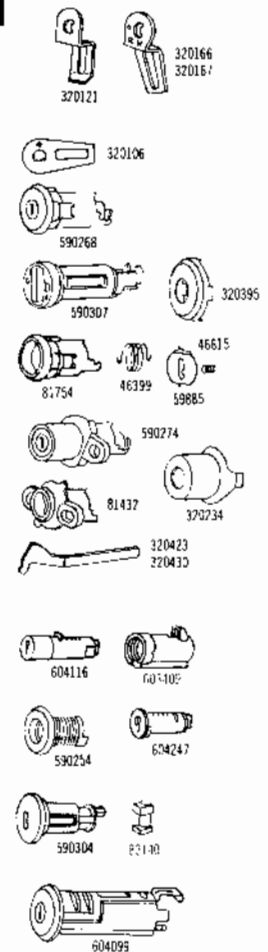

PART NO	MODELS	TYPE	KEYS		CAR MFRS. PART NO.	CAR CODE APPLICATION
			SERIES	GRV.		
PONTIAC (Continued)						
320121 320106	Same as 320120 All 4Dr-Tempest Lemans-G. T. O.	Lk. Pawl R. H. & L. H.			7029383	5-1-2-3-9
320166 320167	All Grand Prix All Grand Prix	Lk. Pawl R. H. Lk. Pawl L. H.			7029375 7029765 7029766	5-1-2-3 5-1-2-3-9 5-1-2-3-9
590268 590274	All Models Except Firebird Firebird	Rear Compartment Lk. Coded Less Shaft & Cyl. Return Spring Lk. Coded Less Shaft & Cyl. Return Spring	L-M L-M	57 57		5-1-2-3 3
81754 81432 590307 320395 59885 46615 320423	590268 590274 All Models 590268 All Models All Models All Models Except Firebird	Lk. Case Lk. Case Lk. Cyl. Uncoded Lk. Case Cap Unit Shutter Assy. Springs Lk. Shaft		57	7015899 7013235 7025222 230018 7031060 7016678	5-1-2-3 5-1-2-3 5-1-2-3 5-1-2-3-9 5-1-2-3-9 5-1-2-3-9
320430 46398 320234	Firebird All Models 590274	Lk. Shaft Lk. Shaft Lk. Shaft Spring Case Cap			9718580 9719105 7001087 9786897	5-1-3 5-3 5-1-2-3-9 3
604116 603409	All Models Use with 603824	Glove Compartment Lk. Cyl. Uncoded Case & Bolt Assy.		57	8717639 7677698	5-2 2-3-9
604247 590254	All Models All Models	Console Lk. Cyl. Uncoded Threaded Case		57	8754553 9796437	3 3
590304 83140	All Models All Models	Station Wagon Manual Tailgate Lk. Cyl. Uncoded Lk. Bolt		56	3961300 5713268	5-1-2-3 5-1-2-3
604099	All Models	Electric Tailgate Lock Coded	J-K	56	8734104	5-1-2-3
320404 320405	All Models All Models	Key Blanks Key - Oct. Hd. Key - Rd. Hd.		56 57	7025014 7025019	5-1-2-3 5-1-2-3