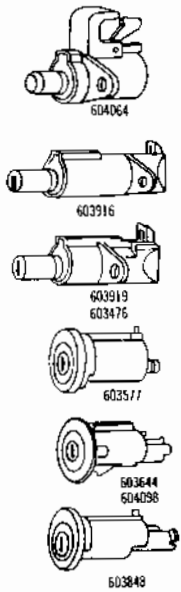

FORD & FALCON

603916		Glove Compartment Glove Compt. Lk. Coded	FB-000-1863	48		
603919		Glove Compt. Lk. Coded	FB-000-1863	48		
604064		Glove Compt. Lk. Coded	FB-000-1863	48		
603476		Stowage Compartment Stowage Compt. Lk. Coded	FB-000-1863	48		
603577		Tailgate Tailgate Lk. Coded - Manual	FB-000-1863	48		
603644		Luggage Compartment Luggage Compt. Lk. Coded	FB-000-1863	48		
603848		Luggage Compt. Lk. Coded	FB-000-1863	48		
604098		Luggage Compt. Lk. Coded	FB-000-1863	48		
320321		Key Blanks Key Blank		48