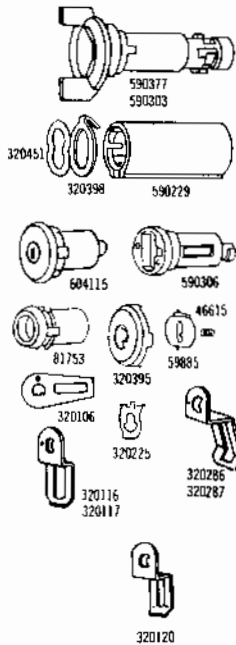

PONTIAC						
590377 590303 590229 320398 320451	All Models All Models All Models All Models All Models	Ignition Lk. Cyl. Coded Lk. Cyl. Uncoded Lk. Sleeve Lk. Ring Lk. Anti-Rattle Washer	J-K	56 56	7025216 7024624 7024780 7025198	5-1-3-9 5-1-3-9 5-1-2-3-9 5-1-2-3-9 5-1-2-3-9
604115 590306 81753 320395 59885 320225 46615 320116 320117 320286 320287 320106 320116 320117 320120	All Models All Models All Models All Models All Models All Models All Models 2Dr-Tempest Lemans-G. T. O. Same as 320116 2Dr-Firebird Catalina-Exc. Bonneville Same as 320286 4Dr-Tempest Lemans-G. T. O. All 4Dr Catalina-Executive Exec. Station Wagon Bonneville	Doors Lk. Coded Less Pawl Lk. Cyl. Uncoded Lk. Case Lk. Case Cap Unit Shutter Assy. Clip Springs Lk. Pawl R. H. Lk. Pawl L. H. Lk. Pawl R. H. Lk. Pawl L. H. Lk. Pawl R. H. & L. H.	J-K	56 56	7025219 230018 7031050 7029561 7016678 7029380 7029381 7033393 7033394 7029375 7029382	5-1-2-3 5-1-2-3 5-1-2-3-9 5-1-2-3-9 5-1-2-3-9 5-1-2-3 5-1-2-3 5-3-9 5-3-9 5-1-2-3 5-1-2-3-9