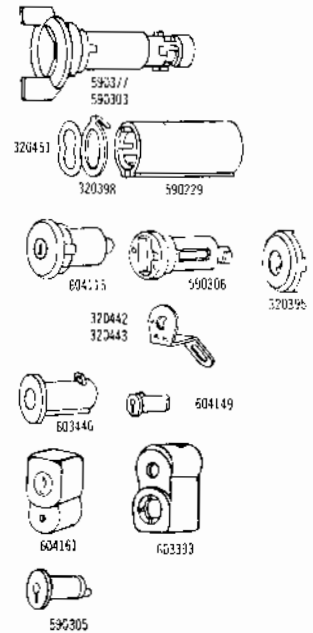

1969 LOCKS (CONTINUED)

PART NO.	MODELS	TYPE	KEYS		CAR MFRS. PART NO.	CAR CODE APPLICATION
			SERIES	GRV.		

CHEVROLET - CORVAIR (Continued)

Front Compartment						
590268	All Models	Lk. Coded Less Shaft & Cyl. Return Spring	L-M	57		5 1
590307	All Models	Lk. Cyl. Uncoded		57	7025222	5-1
81754	All Models	Lk. Case			7015899	5-1-2-3
320395	All Models	Lk. Case Cap			230018	5-1-2-3
59885	All Models	Unit Shutter Assy.			7031050	5-1-2-3
46615	All Models	Springs			7016678	5-1-2-3
320115	All Models	Lk. Shaft			9703354	5
46399	All Models	Lk. Shaft Spring			7001087	5-1-2-3-9
Glove Compartment						
604113	All Models	Lk. Cyl. Uncoded		57	8717641	5
603334	All Models	Case & Bolt			7658079	5
Key Blanks						
320404	All Models	Key - Oct. Hd.		56	7025014	5-1-2-3
320405	All Models	Key - Rd. Hd.		57	7025019	5-1-2-3

CHEVROLET - CORVETTE

Ignition						
590377	All Models	Lk. Cyl. Coded	J-K	56		5-1-3-9
590303	All Models	Lk. Cyl. Uncoded		56	7025216	5-1-3-9
590229	All Models	Lk. Sleeve			7024624	5-1-2-3-9
320398	All Models	Lk. Ring			7024780	5-1-2-3-9
320451	All Models	Lk. Anti-Rattle Washer			7025198	5 1 2 3-9
Doors						
604115	All Models	Lk. Coded Less Pawl	J-K	56		5
590306	All Models	Lk. Cyl. Uncoded		56	7025219	5
320442	All Models	Lk. Pawl R. H.			3961314	5
320443	All Models	Lk. Pawl L. H.			3961313	5
320395	All Models	Case Cap			230018	5-1-2-3-9
Glove Compartment & Console						
604149	All Models	Lk. Cyl. Uncoded		57	8723333	5-2-9
603446	All Models	Case & Bolt Assy.			8669811	5-2-3
Tire Lock						
604161	All Models	Lk. Coded	L-M	57	3953064	5
590305	All Models	Lk. Cyl. Uncoded		57	3961326	5
603393	All Models	Lk. Case			3899339	5
Key Blanks						
320404	All Models	Key - Oct. Hd.		56	7025014	5-1-2-3
320405	All Models	Key - Rd. Hd.		57	7025019	5-1-2-3