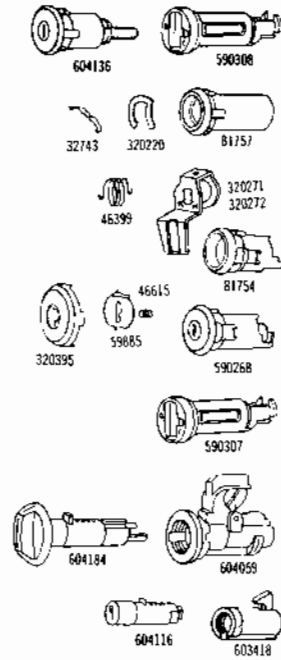

**CADILLAC**

All Coded Assemblies Supplied with Standard G. M. Keys

		Ignition					
PART NO	MODELS	TYPE	SERIES	GRV	CAR MFRS PART NO	CAR CODE	APPLICATION
590377	All Models	Lk. Cyl. Coded	J-K	56		5-1-3-9	
590303	All Models	Lk. Cyl. Uncoded		56	7025216	5-1-3-9	
590229	All Models	Lk. Sleeve			7024624	5-1-2-3-9	
320398	All Models	Lk. Ring			7024780	5-1-2-3-9	
320451	All Models	Lk. Anti-Rattle Washer			7025198	5-1-2-3-9	

1969 LOCKS (CONTINUED)

PART NO	MODELS	TYPE	KEYS		CAR MFRS PART NO.	CAR CODE APPLICATION
			SERIES	GRV		

CADILLAC (Continued)

604136 590308 81757 32743 320220 320395 59885 46615 320271 320272 46399	All Models 604136 604136 604136 604136 All Models All Models All Models All Models All Models	Doors Lk. Coded Less Pawl Lk. Cyl. Uncoded Lk. Case Detent Spring Clip Lk. Case Cap Unit Shutter Assy. Unit Shutter Springs Lk. Pawl R. H. Lk. Pawl L. H.	J-K	56 56	7025231 3918746 7011816 230018 7031050 7016678 7033263 7033264	1-9 1-9 1-9 1-9 5-1-2-3-9 5-1-2-3-9 5-1-2-3-9 9 9
320395 46615 59885 81754 590268 590307	All Models All Models All Models All Models All Models All Models	Rear Compartment Lk. Coded Less Shaft Lk. Cyl. Uncoded Lk. Case Lk. Case Cap Unit Shutter Assy. Springs Lk. Cyl. Return Spring	L-M	57 57	7015899 230018 7031050 7016678 7001087	5-1-2-3-9 5-1-2-3 5-1-2-3 5-1-2-3-9 5-1-2-3-9 9 5-1-2-3-9
604184 604059	All Models All Models	Glove Compartment Lk. Cyl. Uncoded Case Rotor Assy.		57	8746784 403287	9 2-9
604116 603418	All Models All Models	Console Lk. Cyl. Uncoded Case & Bolt Assy.		57	8717639 1488470	5-2-9 9
320410 320411	All Models All Models	Key Blanks Key - Oct Hd. Primary Key - Rd. Hd. Secondary		56 57	7025017 7025033	9 9