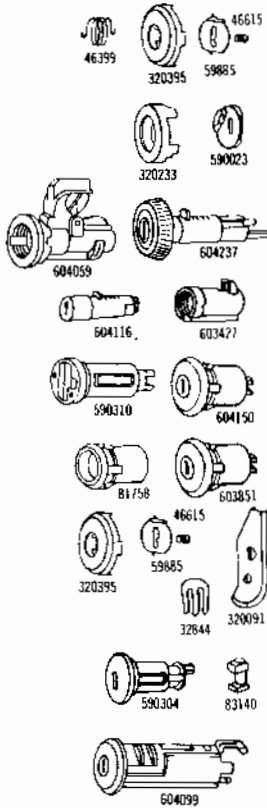

1969 LOCKS (CONTINUED)

PART NO.	MODELS	TYPE	KEYS		CAR MFRS. PART NO.	CAR CODE APPLICATION
			SERIES	GRV.		
OLDSMOBILE (Continued)						
320395 59885 46615 46399 320233 590023	590268 590268 590268 All Models 590313 590313	Lk. Case Cap Unit Shutter Assy. Springs Lk. Cyl. Return Spr. Case Cap Unit Shutter			230018 7031050 7016678 7001087	5-1-2-3-9 5-1-2-3-9 5-1-2-3-9 5-1-2-3-9 2 2
604237 604116 603427 604059	All Models Except F85 Series F85 Use with 604116 604237	Glove Compartment Lk. Cyl. Uncoded Lk. Cyl. Uncoded Case & Bolt Assy. Case & Rotor		57 57	8745154 8717639 7652252 403287	2-9 5-2-9 2-3-9 2-9
604116 603427	All Models All Models	Console Lk. Cyl. Uncoded Case & Bolt Assy.		57	8717639 7652252	5-2-9 1-2-9
604150 590310 81758 320395 59885 32844 46615 320091	All Models All Models All Models All Models All Models All Models All Models All Models	Floor Compartment Lk. Coded Less Pawl Lk. Cyl. Uncoded Lk. Case Lk. Case Cap Unit Shutter Assy. Clip Springs Lk. Pawl	L-M	57 57	8723335 4469596 230018 7031050 3764809 7016678 4471327	1-2 1-2 1-2 5-1-2-3-9 1-2 5-1-2-3-9 1-2
590304 83140	All Models All Models	Station Wagon Manual Tailgate Lk. Cyl. Uncoded Lk. Bolt		57	3961300 5713268	5-1-2 5-1-2
604099	All Models	Electric Tailgate Lk. Coded	J-K	56	8734104	5-1-2-3
320404 320405	All Models All Models	Key Blanks Key - Oct. Hd. Key - Rd. Hd.		56 57	7025014 7025014	5-1-2-3 5-1-2-3

PLYMOUTH

Service Replacement Parts Are Available Only Thru Mo-Par
Use Key Blanks 320434 #52 Grv.
320433 #53 Grv.