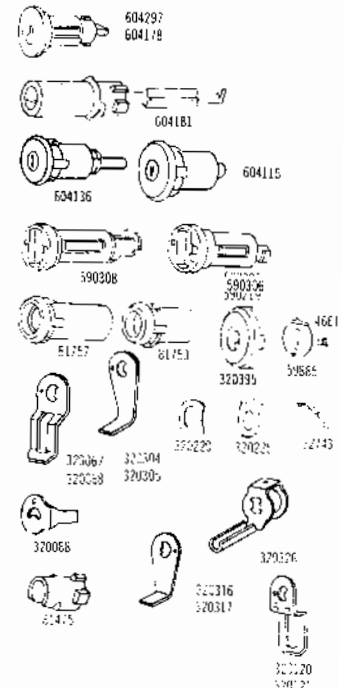

CHEVROLET & G.M.C. TRUCKS

Ignition						
604297	All Models	Ign. Lk. Cyl. Uncoded	J-K	56		
604178	All Models	Ign. Lk. Cyl. Coded		56		
Doors						
604181		Tailgate Lock	J-K	56	3948303	5
604115		Lock Coded Less Pawl	J-K	56		5-1-2-3
604136		Lock Coded Less Pawl - Rear Dr.	J-K	56		5-1
590306	604115	Lk. Cyl. Uncoded		56		5-1-2-3
590308	604136	Lk. Cyl. Uncoded		56		5-1
81757	604136	Lk. Case			3918746	5-1-9
32743	604136	Detent Spring			7011816	5-1-9
320220	604136	Clip				5-1-9
81753	604115	Lk. Case				5-1-2-3-9
59885	604115	Unit Shutter Assy.			7031050	5-1-2-3-9
320225	604115	Clip			7029561	5-1-2-3-9
46615	604115	Spring			7016678	5-1-2-3-9
320395	All Models	Lk. Case Cap			230018	5-1-2-3-9
320304		Lk. Pawl L. H.			3912421	5
320305		Lk. Pawl R. H.			3912422	5
320316		Lk. Pawl L. H.			7029380	5
320317		Lk. Pawl R. H.			7029381	5
320088		Lk. Pawl Rear Door			3854326	5
320326		Lk. Pawl Rear Door			3912425	5
320068		Lk. Pawl L. H.			7026771	5 1 2
320067		Lk. Pawl R. H.			7026770	5-1-2
320120		Lk. Pawl R. H.			7029382	5-1-3-9
320121		Lk. Pawl R. H.			7029383	5-1-3-9
81475	603913	Lk. Case			7016370	5