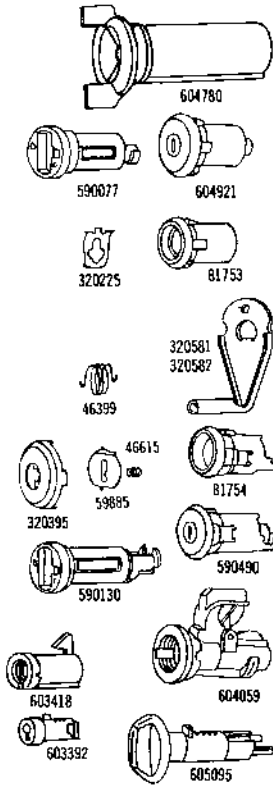

1971 LOCKS (CONTINUED)

PART NO.	MODELS	TYPE	KEYS		CAR MFRS. PART NO.	CAR CODE APPLICATION
			SERIES	GRV.		

BUICK (Continued)

590124	Station Wagon	Tailgate				
83140	Station Wagon	Manual Tailgate Lk. Cyl. Uncoded		50	3910567	5-1-2-3
605106	Station Wagon	Manual Tailgate Lk. Bolt	A-B	50	5713268	5-1-2-3
604798	Model Wagon 46035-45	Tailgate Lk. Coded Electric	A-B	50	3996651	5-1-2-3
		Tailgate Lk. Coded Electric		50	9862819	5-1-2-3
320588	All Models	Key Blanks				
320589	All Models	Key Blank - Oct. Head		50		5-1-2-3
		Key Blank - Rd. Head		51		5-1-2-3

CADILLAC

All Coded Assemblies Supplied with Standard G. M. Keys

604780		Ignition	A-B	50		5-1-2-3-9
604921	All Models	Doors	A-B	50		5-1-2-9
590077	All Models	Lk. Coded Less Pawl		50		5-1-2-9
81753	All Models	Lk. Cyl. Uncoded			7015601	5-1-2-3-9
320225	All Models	Lk. Case			7029561	5-1-2-3-9
320395	All Models	Clip			230018	5-1-2-3-9
59885	All Models	Lk. Case Cap			7031050	5-1-2-3-9
46615	All Models	Unit Shutter Assy.			7016678	5-1-2-3-9
320581	All Models	Unit Shutter Springs			9837208	1-2-9
320582	All Models	Lk. Pawl R. H.			9837209	1-2-9
		Lk. Pawl L. H.				
590490	All Models	Rear Compartment	C-D	51		5-1-2-3-9
590130	All Models	Lk. Coded Less Shaft		51		5-1-2-3-9
81754	All Models	Lk. Cyl. Uncoded			7015899	5-1-2-3-9
320395	All Models	Lk. Case			230018	5-1-2-3-9
59885	All Models	Lk. Case Cap			7031050	5-1-2-3-9
46615	All Models	Unit Shutter Assy.			7016678	5-1-2-3-9
46399	All Models	Springs			7001087	5-1-2-3-9
		Lk. Cyl. Return Spring				
605095	All Models	Glove Compartment		51	984077	3-9
604059	All Models	Lk. Cyl. Uncoded			403287	2-9
		Case Rotor Assy.				
603392	All Models	Console		51	7645833	9
603418	All Models	Lk. Cyl. Uncoded			1488470	9
		Case & Bolt				
320592	All Models	Key Blanks		50		9
320593	All Models	Key - Sq. Hd. Primary		51		9
		Key - Rd. Hd. Secondary				