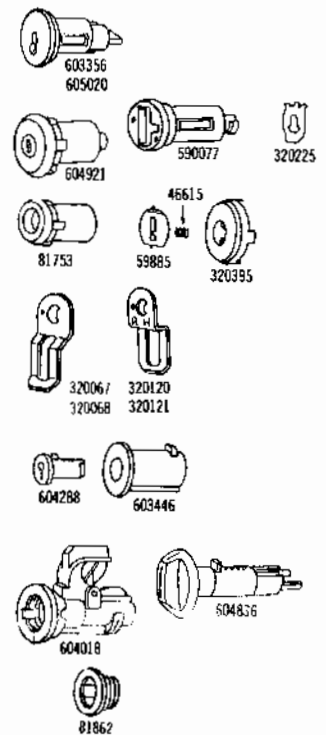

LINCOLN

604610 604064		Glove Compartment Lock Coded Lock Coded	FB FB	48 48		
604098		Rear Compartment Lock Coded	FB	48		
320517		Key Blanks Key Blank - Sec		48		

** Supplied with Ford Keys

G.M.C. TRUCK & COACH

603356 605020	All Models All Models	Ignition Ign. Lk. Cyl. Uncoded Ign. Lk. Cyl. Coded	A-B	50 50	7033216 677924	5 5
604921 590077 81753 320395 59885 320225 46615 320120 320121 320067 320068	All Models All Models All Models All Models All Models All Models Stl. Tilt Stl. Tilt 9502-H7000, M95000 9502-H7000, M95000	Doors Lk. Coded Less Pawl Lk. Cyl. Uncoded Lk. Case Lk. Case Cap Unit Shutter Assy. Lk. Clip Lk. Springs Lk. Pawl R. H. Lk. Pawl L. H. Lk. Pawl R. H. Lk. Pawl L. H.	A-B	50	7015601 230018 7031050 7029561 7016678 7029382 7029383 7026770 7026771	5-1-2-3 5-1-2-3-9 5-1-2-3-9 5-1-2-3-9 5-1-2-3-9 5-1-3-9 5-1-3-9 5-1-2-3 5-1-2-3
604288 603446	All Models All Models	Glove Lock Lk. Cyl. Coded Case & Bolt Assy.			8869811	5 5-2-3
604836 604018 81862	All Models All Models All Models	Stowage Compartment Lk. Cyl. Uncoded Case & Rotor Assy. Bezel	C-D	51	9832569 3934137 3922831	5-3 5 5-1-3
320588 320589		Key Blanks Key - Sq. Hd. Key - Rd. Hd.		51 51	7027281 7027281	5-1-2-3 5-1-2-3