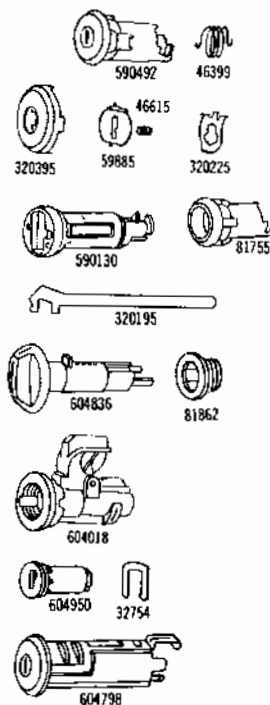

CHEVROLET

604780	All Models	Ignition	A-B	50		5-1-2-3-9
		Lk. Coded				
604870	All Models	Doors	A-B	50		5-1-2-3
590550	All Models	Lk. Coded Less Pawl		50		5-1-2-3
81753	All Models	Lk. Cyl. Uncoded			3924150	5-1-2-3-9
320395	All Models	Lk. Case			230018	5-1-2-3-9
59885	All Models	Lk. Case Cap			7031050	5-1-2-3-9
320225	All Models	Unit Shutter Assy.			7029561	5-1-2-3-9
46615	All Models	Clip			7016678	5-1-2-3-9
320575	2 Dr.	Springs			9839203	5-3
320576	2 Dr.	Pawl R. H.			9839204	5-3
320573	4 Dr.	Pawl L. H.			9839201	5-3
320574	4 Dr.	Pawl R. H.			9839202	5-3
		Pawl L. H.				

1971 LOCKS (CONTINUED)

PART NO.	MODELS	TYPE	KEYS		CAR MFRS. PART NO.	CAR CODE APPLICATION
			SERIES	GRV.		

CHEVROLET (Continued)

590492	All Models	Rear Compartment Lk. Coded Less Shaft & Cyl. Return Spring	C-D	51		5-1-2-3-9
590130	All Models	Lk. Cyl. Uncoded		51		5-1-2-3-9
81755	All Models	Lk. Case			230018	5-1-2-3
320395	All Models	Lk. Case Cap			7031050	5-1-2-3
59885	All Models	Unit Shutter Assy.			7016678	5-1-2-3
46615	All Models	Springs			9705780	5
320195	All Models	Lk. Shaft - Universal			7001087	5-1-2-3-9
46399	All Models	Lk. Shaft Spring				
604836	All Models	Glove Compartment Lk. Cyl. Uncoded		51	9832569	5-3
604018	All Models	Case & Rotor			3934137	5
81862	All Models	Bezel			3922831	5-1-3
604950	All Models	Station Wagons - Floor Compl. Lk. Coded	C-D	50	7702900	5
32754	All Models	Lk. Clip			7011819	5
604798		Electric Tailgate Lk. Coded	A-B	50	9862819	5-1-2-3
320588	All Models	Key Blanks Key - Sq. Hd.		50		5-1-2-3
320589	All Models	Key - Rd. Hd.		51		5-1-2-3