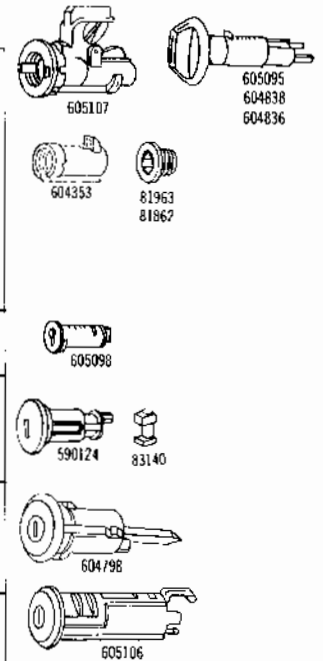

1971 LOCKS (CONTINUED)

PART NO.	MODELS	TYPE	KEYS		CAR MFRS. PART NO.	CAR CODE APPLICATION
			SERIES	GRV.		

PONTIAC (Continued)

605095	All Models Except Firebird & Grand Prix	Glove Lk. Cyl. Uncoded		51	9840777	3-9
604838	Firebird	Lk. Cyl. Uncoded		51	9832567	5-3
604836	Grand Prix	Lk. Cyl. Uncoded		51	9832569	5-3
605107	Firebird	Case & Rotor			3991767	5-3
604353	All Models	Case & Rotor			546155	5-3
81963	604836 605095	Bezel			1387527	1-3
81862	604838	Bezel			3922831	5-1-3
605098	All Models	Console Lk. Cyl. Uncoded		51	9845329	3
590124	All Models	Station Wagon Manual Tailgate Lk. Cyl. Uncoded		50	3910567	5-1-2-3
83140	All Models	Lk. Bolt			5713268	5-1-2-3
605106	All Models	Electric Tailgate Lk. Coded	C-D	50	3996651	5-1-2-3
604798	Catalina Bonneville	Lk. Coded	C-D	50	9862819	5-1-2-3
320588	All Models	Key Blanks Key - Sq. Hd.		50	7027275	5-1-2-3
320589	All Models	Key - Rd. Hd.		51	7027281	5-1-2-3