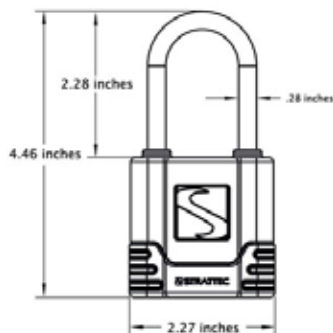

SPECIFICATIONS:

**Contact your local distributor for pricing and availability
For more information please contact Jeff Baker or Vera Latus.**